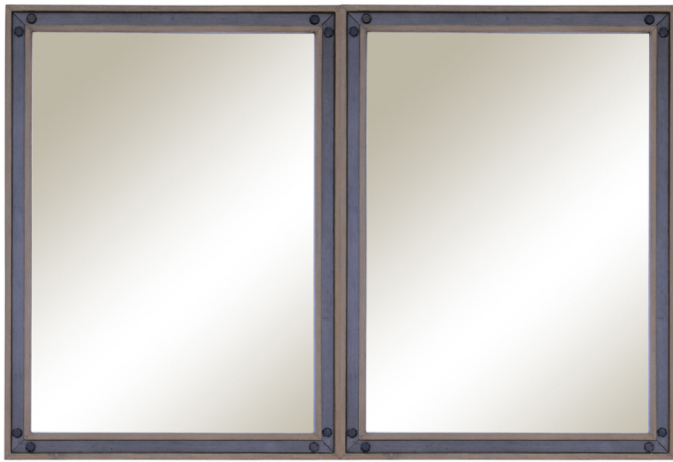

Sagehill
Designs

Urban Metallo Collection