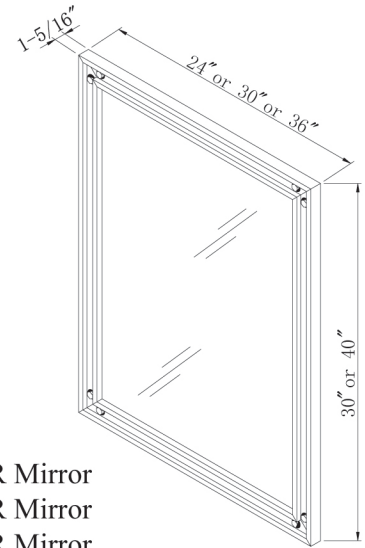

Urban Metallo

Casual Living Group

Features Include:

- Casual contemporary styling
- Urban inspired metallic accents
- Unique rustic finish
- Bureau style drawer design with dovetail joinery
- Open display shelf
- Adustable levelers
- Available in several cabinet widths and matching mirror sizes

UM2430MR Mirror
UM3040MR Mirror
UM3640MR Mirror