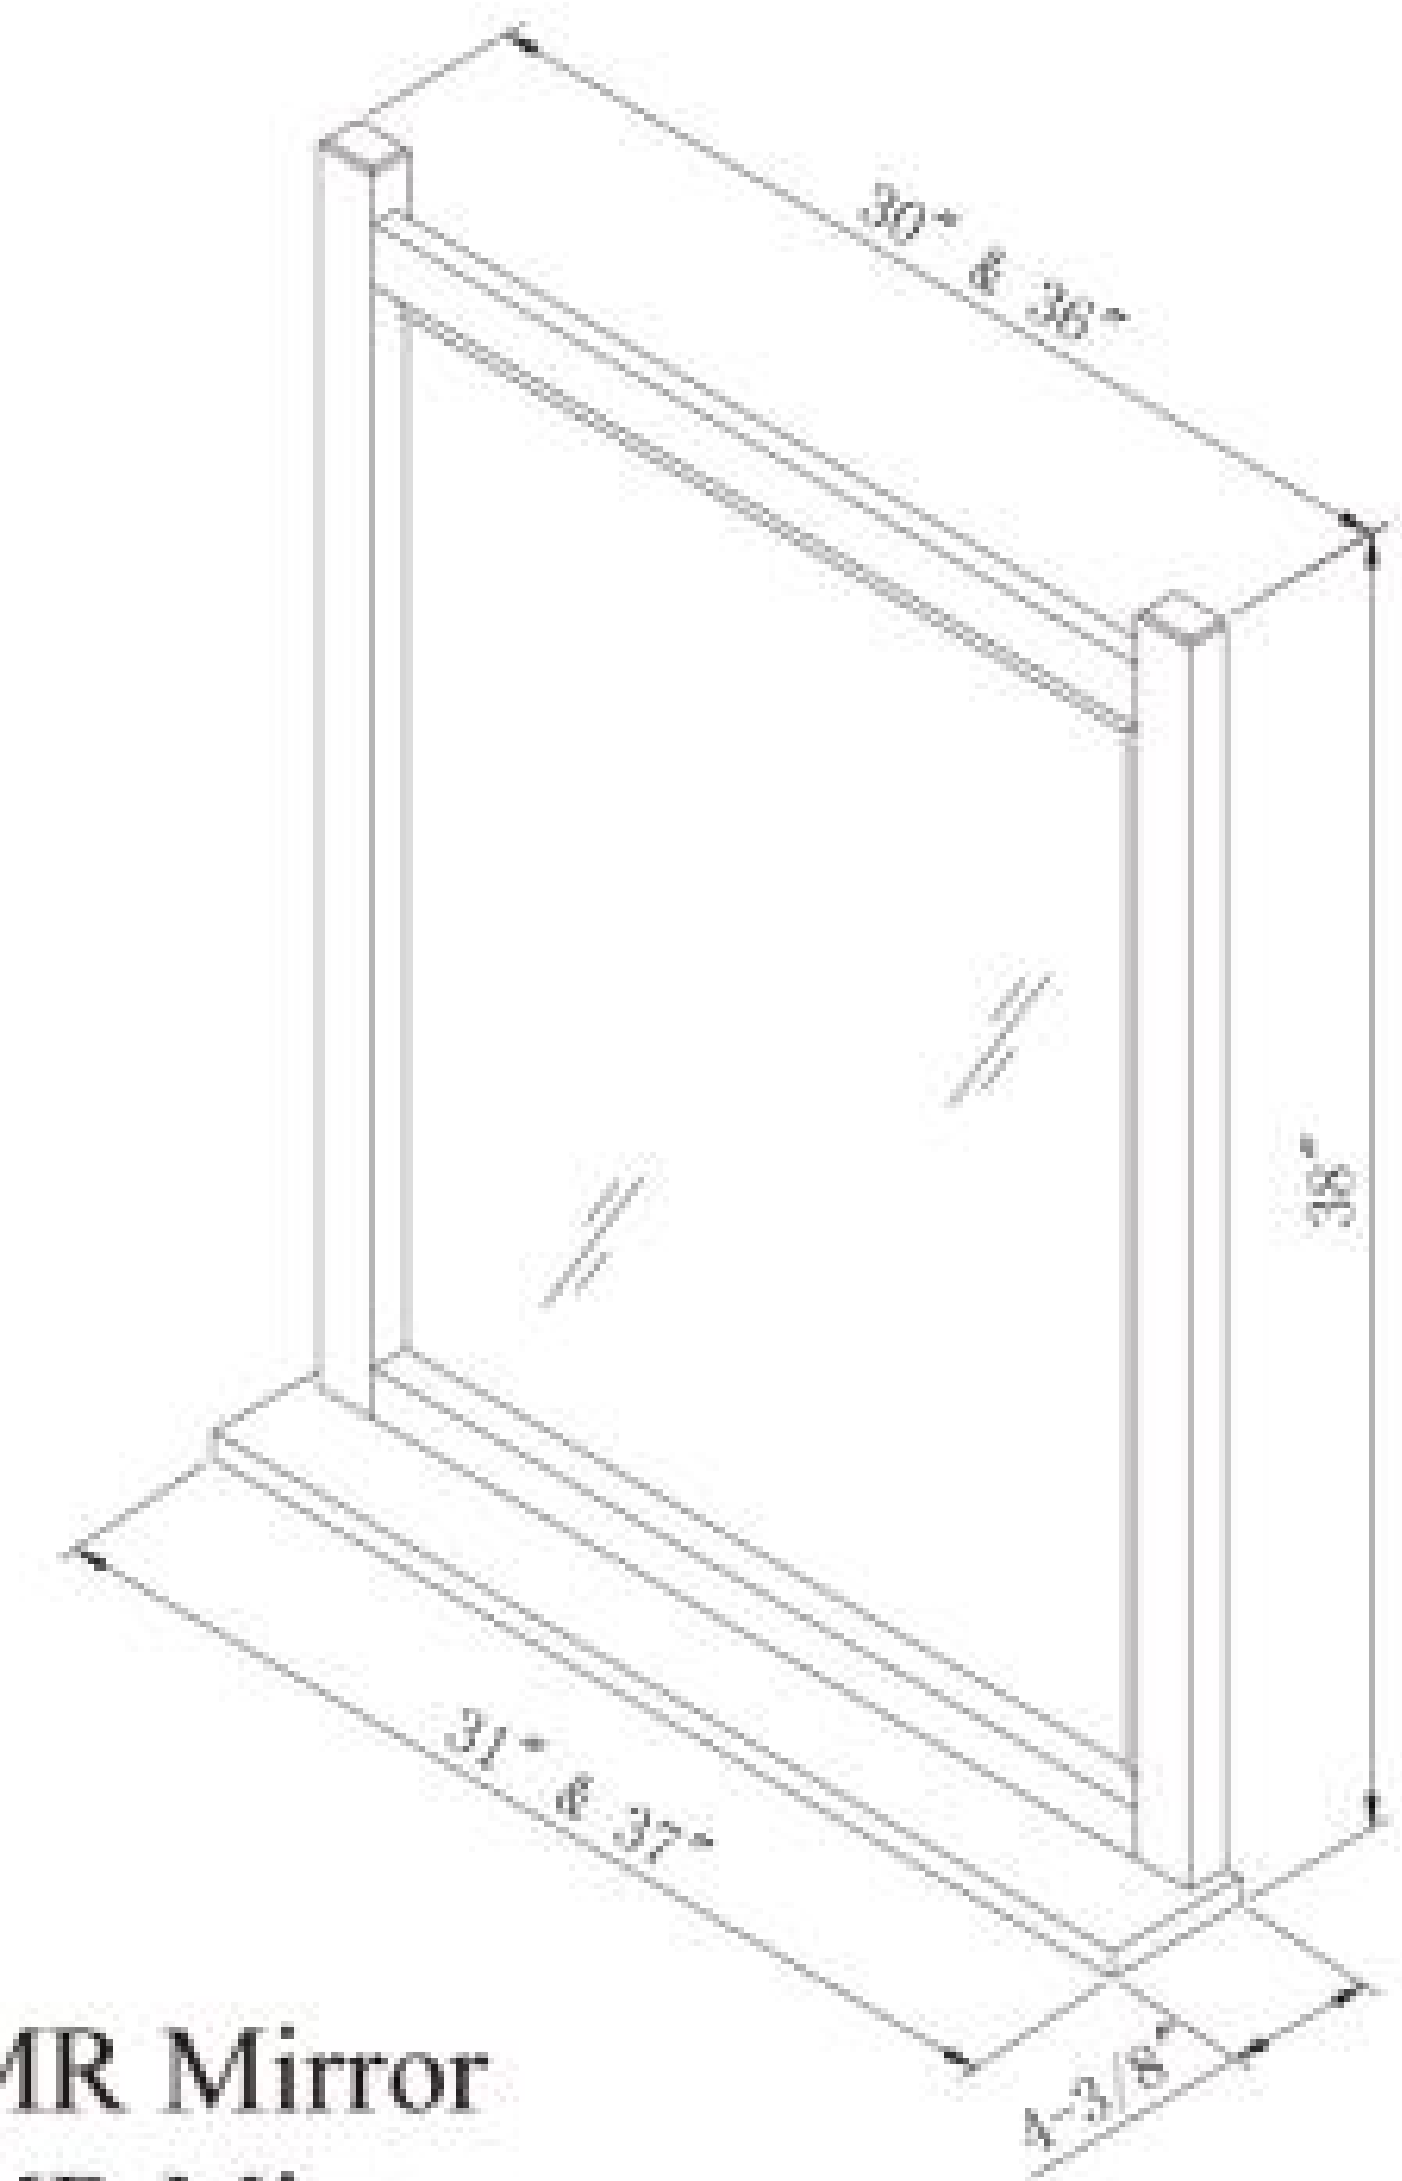

LUKE

Beveled mirror glass and shelf

Solid wood drawers with dovetail joints

Cast iron finish drawer pulls

Ball-bearing drawer slides and soft-close mechanism

Cabinet features adjustable levelers

Inset drawers and recessed side panels

Bureau style cabinet with ample storage and display shelf

The Luke Collection of fine bath furnishings from Sagehill Designs will help create a bath interior that is inspirational and functional. The clean design lines are casual and traditional, and the bureau style cabinet design features ample storage and a lower display shelf. The collection is available in a variety of cabinet widths and two sizes of matching portrait mirrors. Like all Sagehill Design bath furnishings, it reflects your good taste and attention to detail.

## Features Include:

- \* Bureau style cabinet design
- \* Clean design lines
- \* Ample interior storage
- \* Square corner posts with adjustable levelers
- \* Soft-close drawers
- \* Matching portrait mirror with shelf
- \* Beveled mirror glass
- \* Framed side panels
- \* Lower display shelf