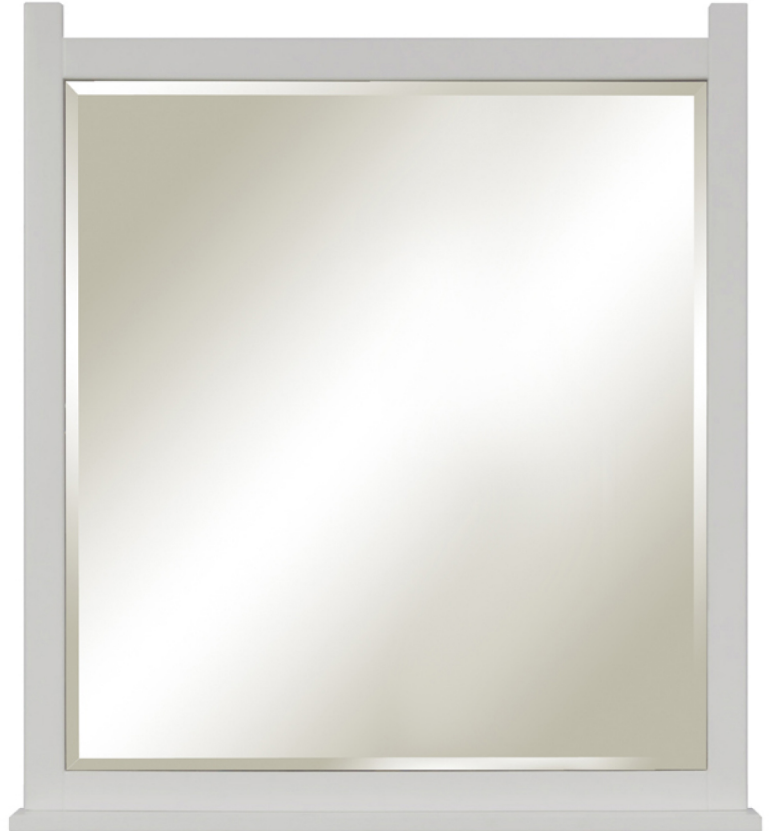

Bureau style cabinet with ample storage and display shelf

The Luke Collection of fine bath furnishings from Sagehill Designs will help create a bath interior that is inspirational and functional. The clean design lines are casual and traditional, and the bureau style cabinet design features ample storage and a lower display shelf. The collection is available in a variety of cabinet widths and two sizes of matching portrait mirrors. Like all Sagehill Design bath furnishings, it reflects your good taste and attention to detail.

## **Luke Collection**

**LK3038MR Mirror**

**LK3638MR Mirror**

**Beveled Glass Mirror and Accessory Shelf**