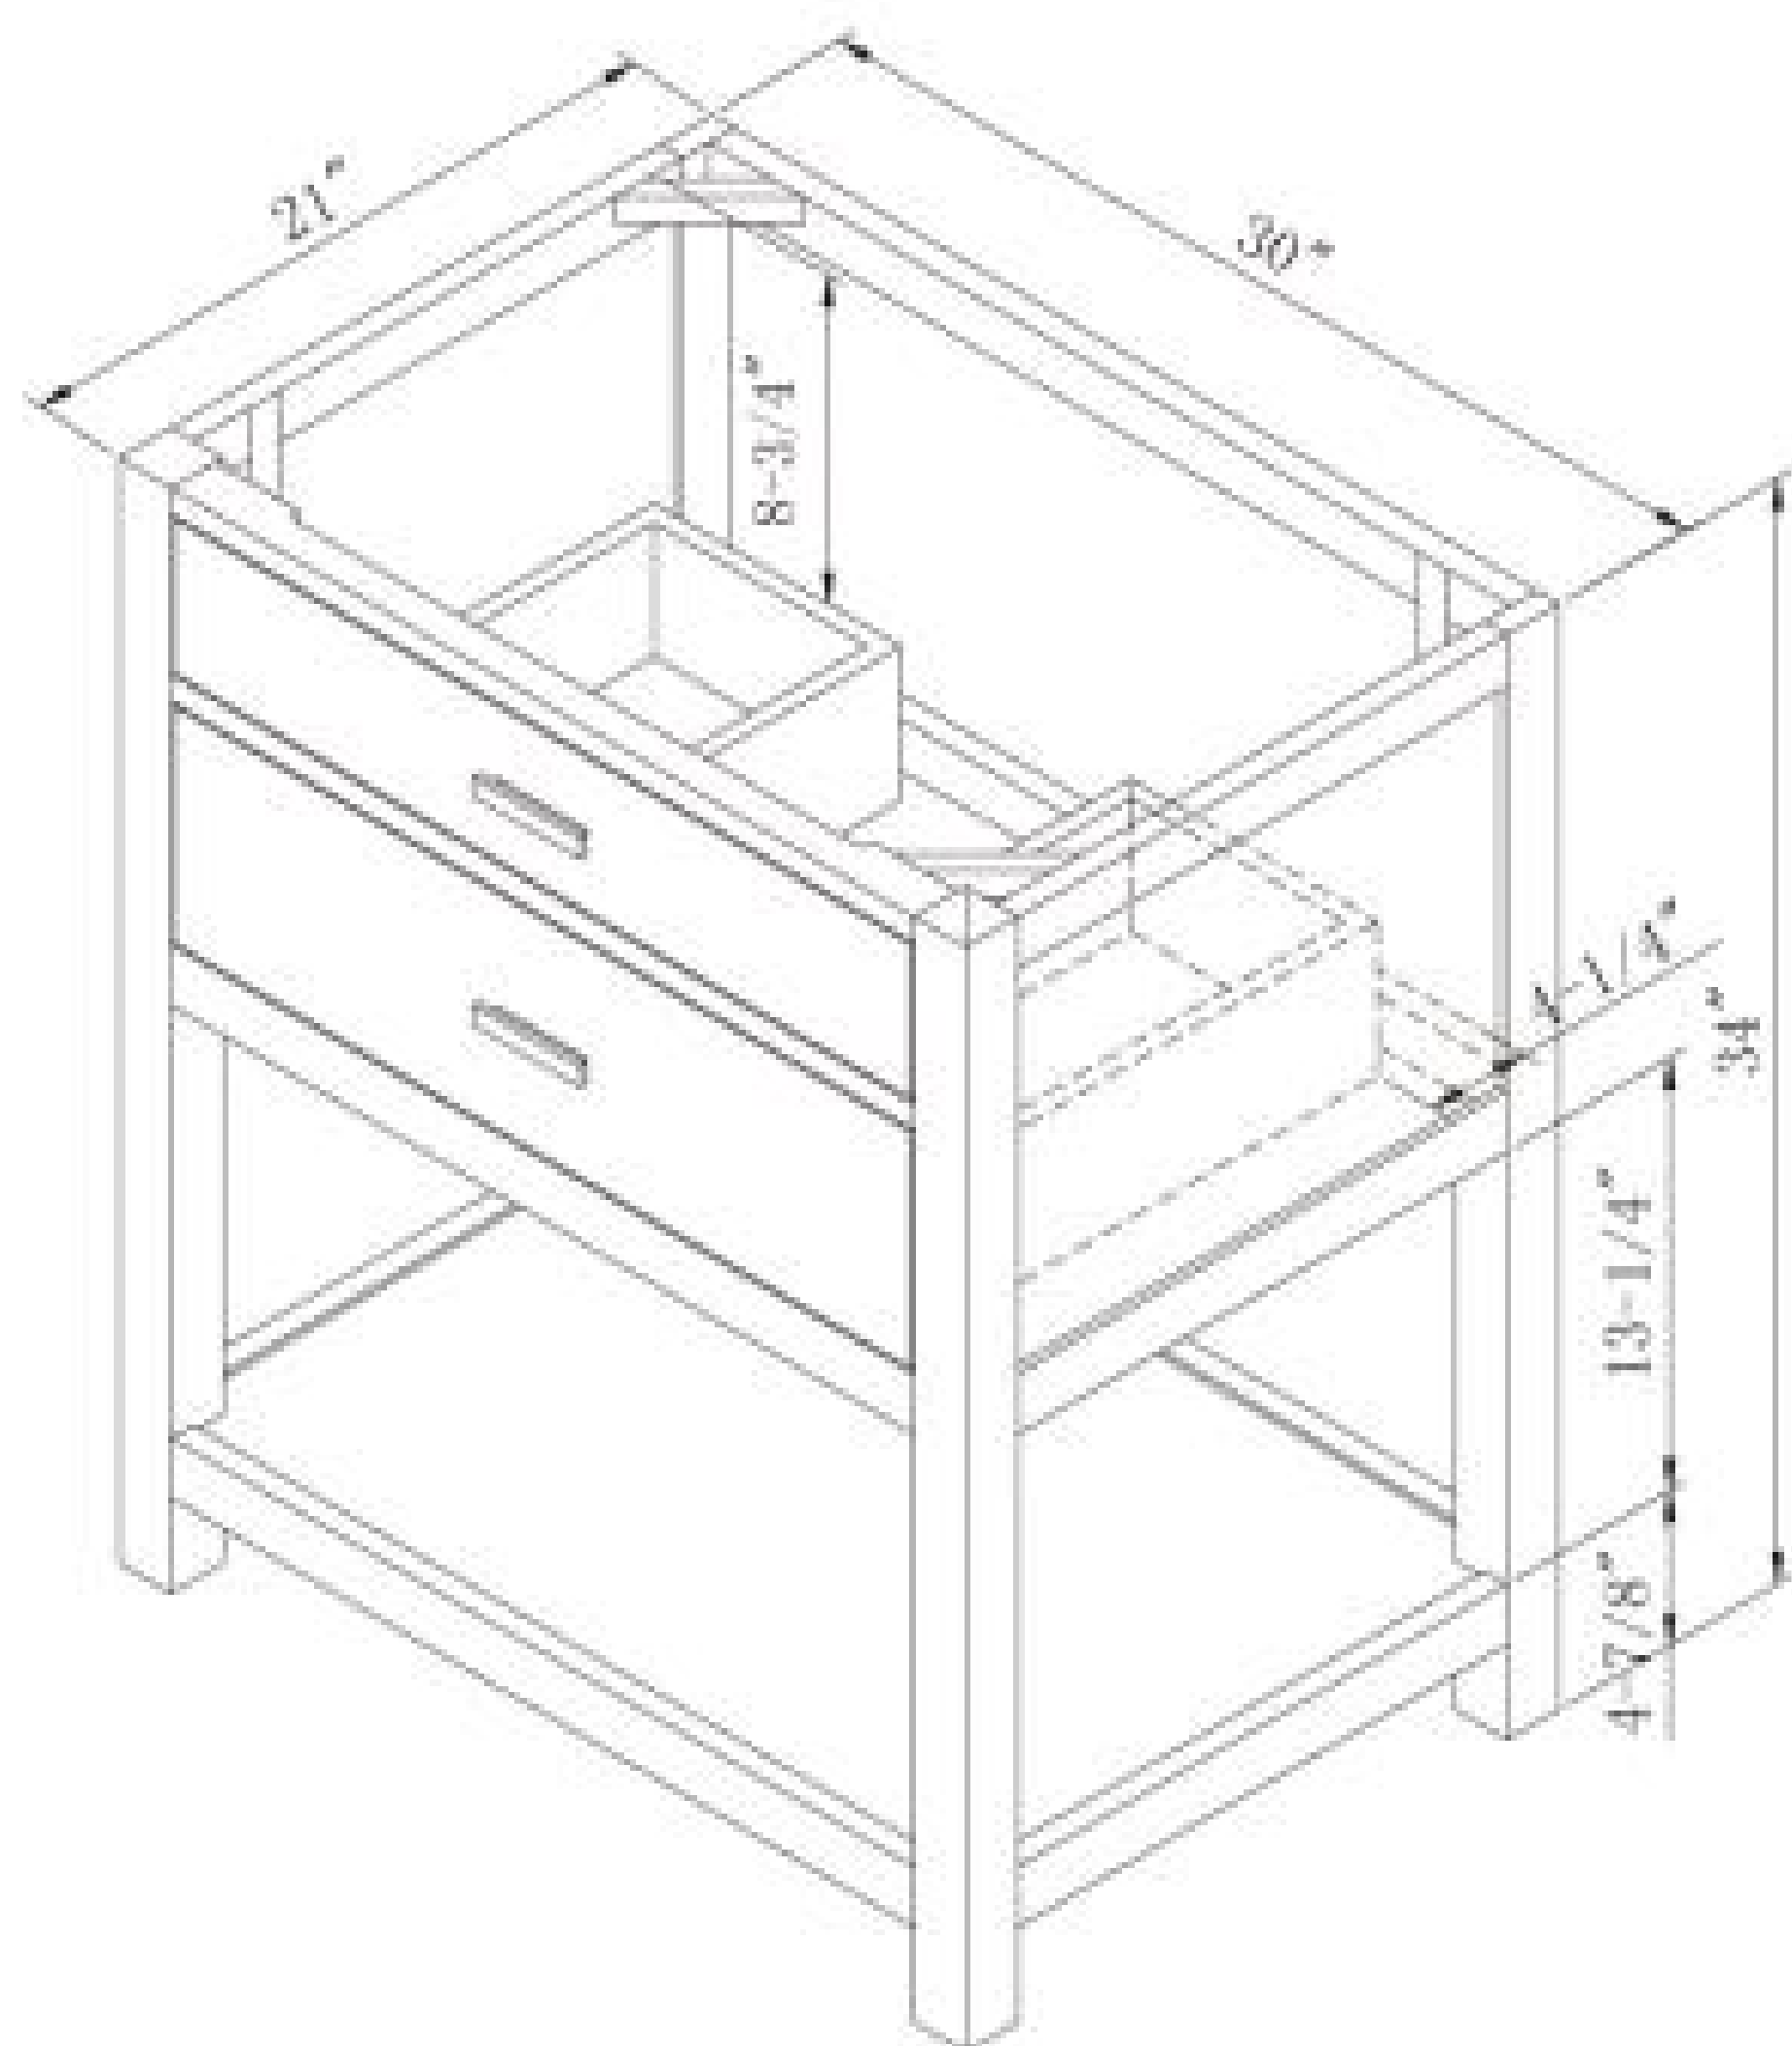

LUKE

Beveled mirror glass and shelf

Solid wood drawers with dovetail joints

Cast iron finish drawer pulls

Ball-bearing drawer slides and soft-close mechanism

Cabinet features adjustable levelers

Inset drawers and recessed side panels

Bureau style cabinet with ample storage and display shelf

The Luke Collection of fine bath furnishings from Sagehill Designs will help create a bath interior that is inspirational and functional. The clean design lines are casual and traditional, and the bureau style cabinet design features ample storage and a lower display shelf. The collection is available in a variety of cabinet widths and two sizes of matching portrait mirrors. Like all Sagehill Design bath furnishings, it reflects your good taste and attention to detail.

## Features Include:

- \* Bureau style cabinet design
- \* Clean design lines
- \* Ample interior storage
- \* Square corner posts with adjustable levelers
- \* Soft-close drawers
- \* Matching portrait mirror with shelf
- \* Beveled mirror glass
- \* Framed side panels
- \* Lower display shelf

LK3038MR Mirror  
LK3638MR Mirror

LK3021D Vanity  
1 x Drawer / 1 x Shelf

LK3621D Vanity  
1 x Drawer / 1 x Shelf

LK4821D Vanity  
4 x Drawer / 1 x Shelf

The Luke vanity collection from Sagehill Designs features clean design lines and a soft white finish. The bureau style vanity features ample storage drawers and horizontal drawer pulls in a contrasting finish. The cabinets feature a lower display shelf and is raised on adjustable levelers. The matching portrait mirrors feature a handy item shelf and beveled glass. The Luke collection is available in a variety of cabinet widths and will be a perfect fit in both traditional and casual contemporary bath interiors.