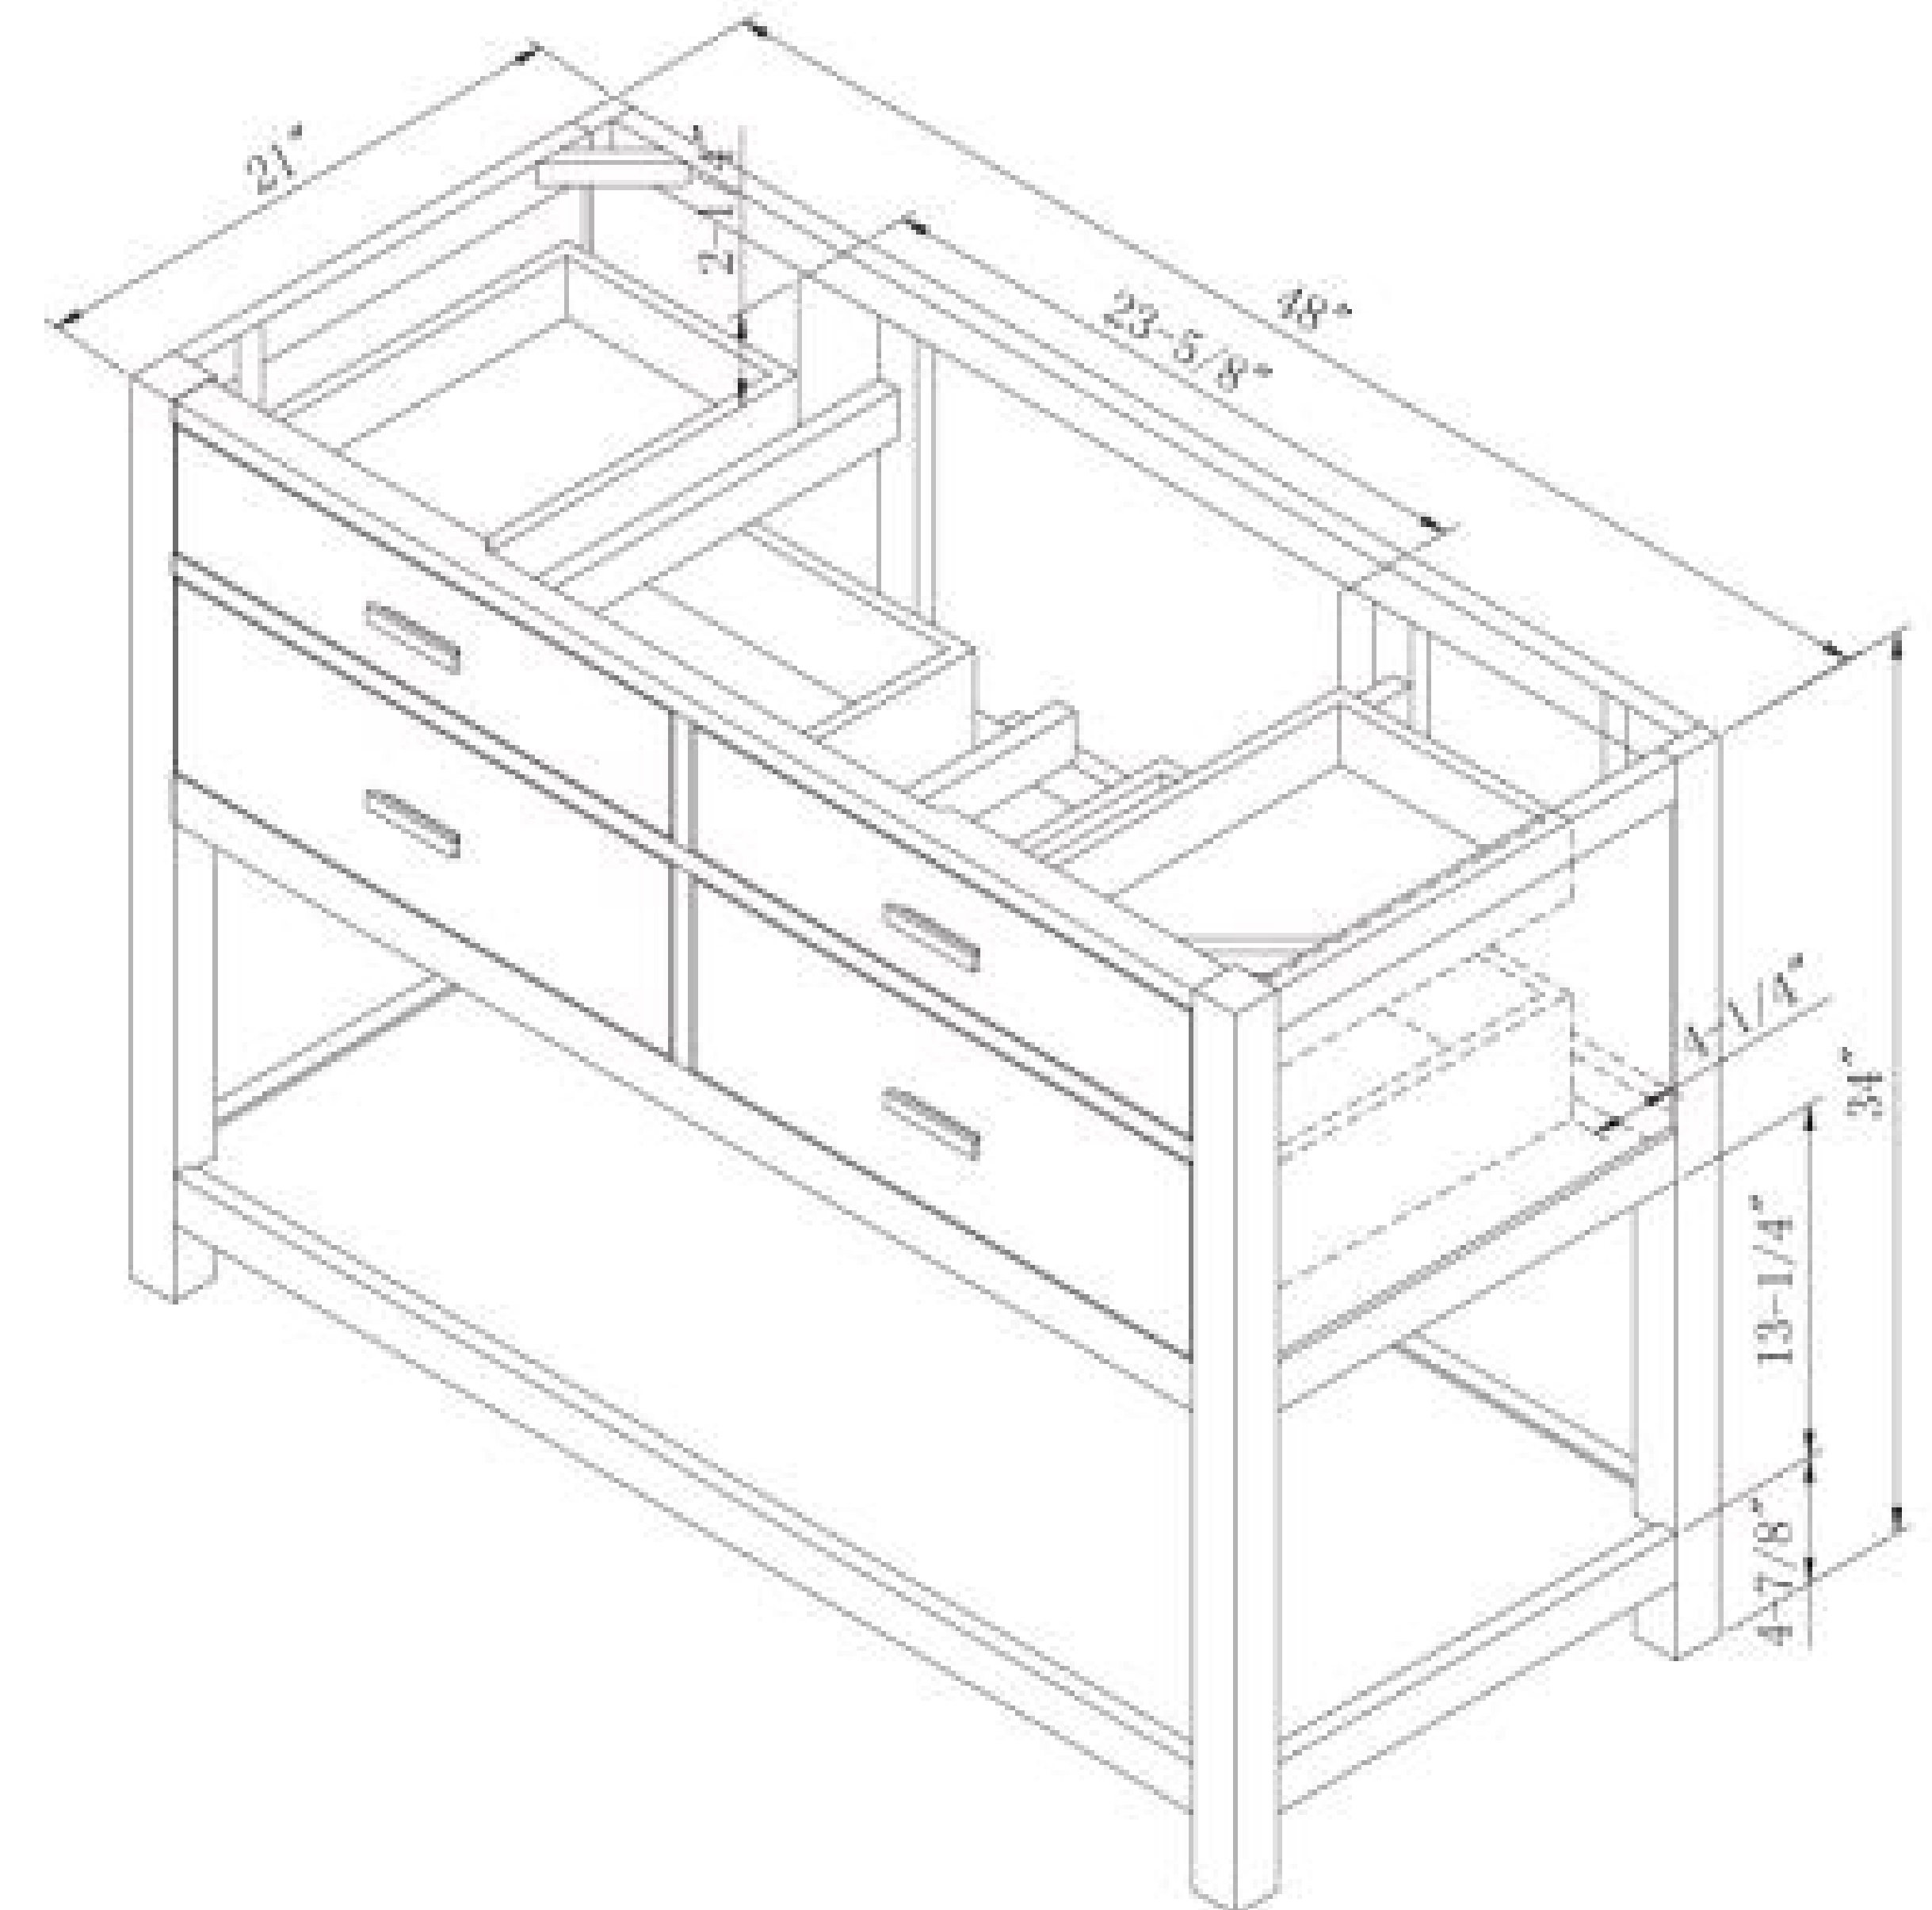

Bureau style cabinet with ample storage and display shelf

The Luke Collection of fine bath furnishings from Sagehill Designs will help create a bath interior that is inspirational and functional. The clean design lines are casual and traditional, and the bureau style cabinet design features ample storage and a lower display shelf. The collection is available in a variety of cabinet widths and two sizes of matching portrait mirrors. Like all Sagehill Design bath furnishings, it reflects your good taste and attention to detail.

## Features Include:

- \* Bureau style cabinet design
- \* Clean design lines
- \* Ample interior storage
- \* Square corner posts with adjustable levelers
- \* Soft-close drawers
- \* Matching portrait mirror with shelf
- \* Beveled mirror glass
- \* Framed side panels
- \* Lower display shelf

LK3038MR Mirror  
LK3638MR Mirror

LK3021D Vanity  
1 x Drawer / 1 x Shelf

LK3621D Vanity  
1 x Drawer / 1 x Shelf

LK4821D Vanity  
4 x Drawer / 1 x Shelf

The Luke vanity collection from Sagehill Designs features clean design lines and a soft white finish. The bureau style vanity features ample storage drawers and horizontal drawer pulls in a contrasting finish. The cabinets feature a lower display shelf and is raised on adjustable levelers. The matching portrait mirrors feature a handy item shelf and beveled glass. The Luke collection is available in a variety of cabinet widths and will be a perfect fit in both traditional and casual contemporary bath interiors.