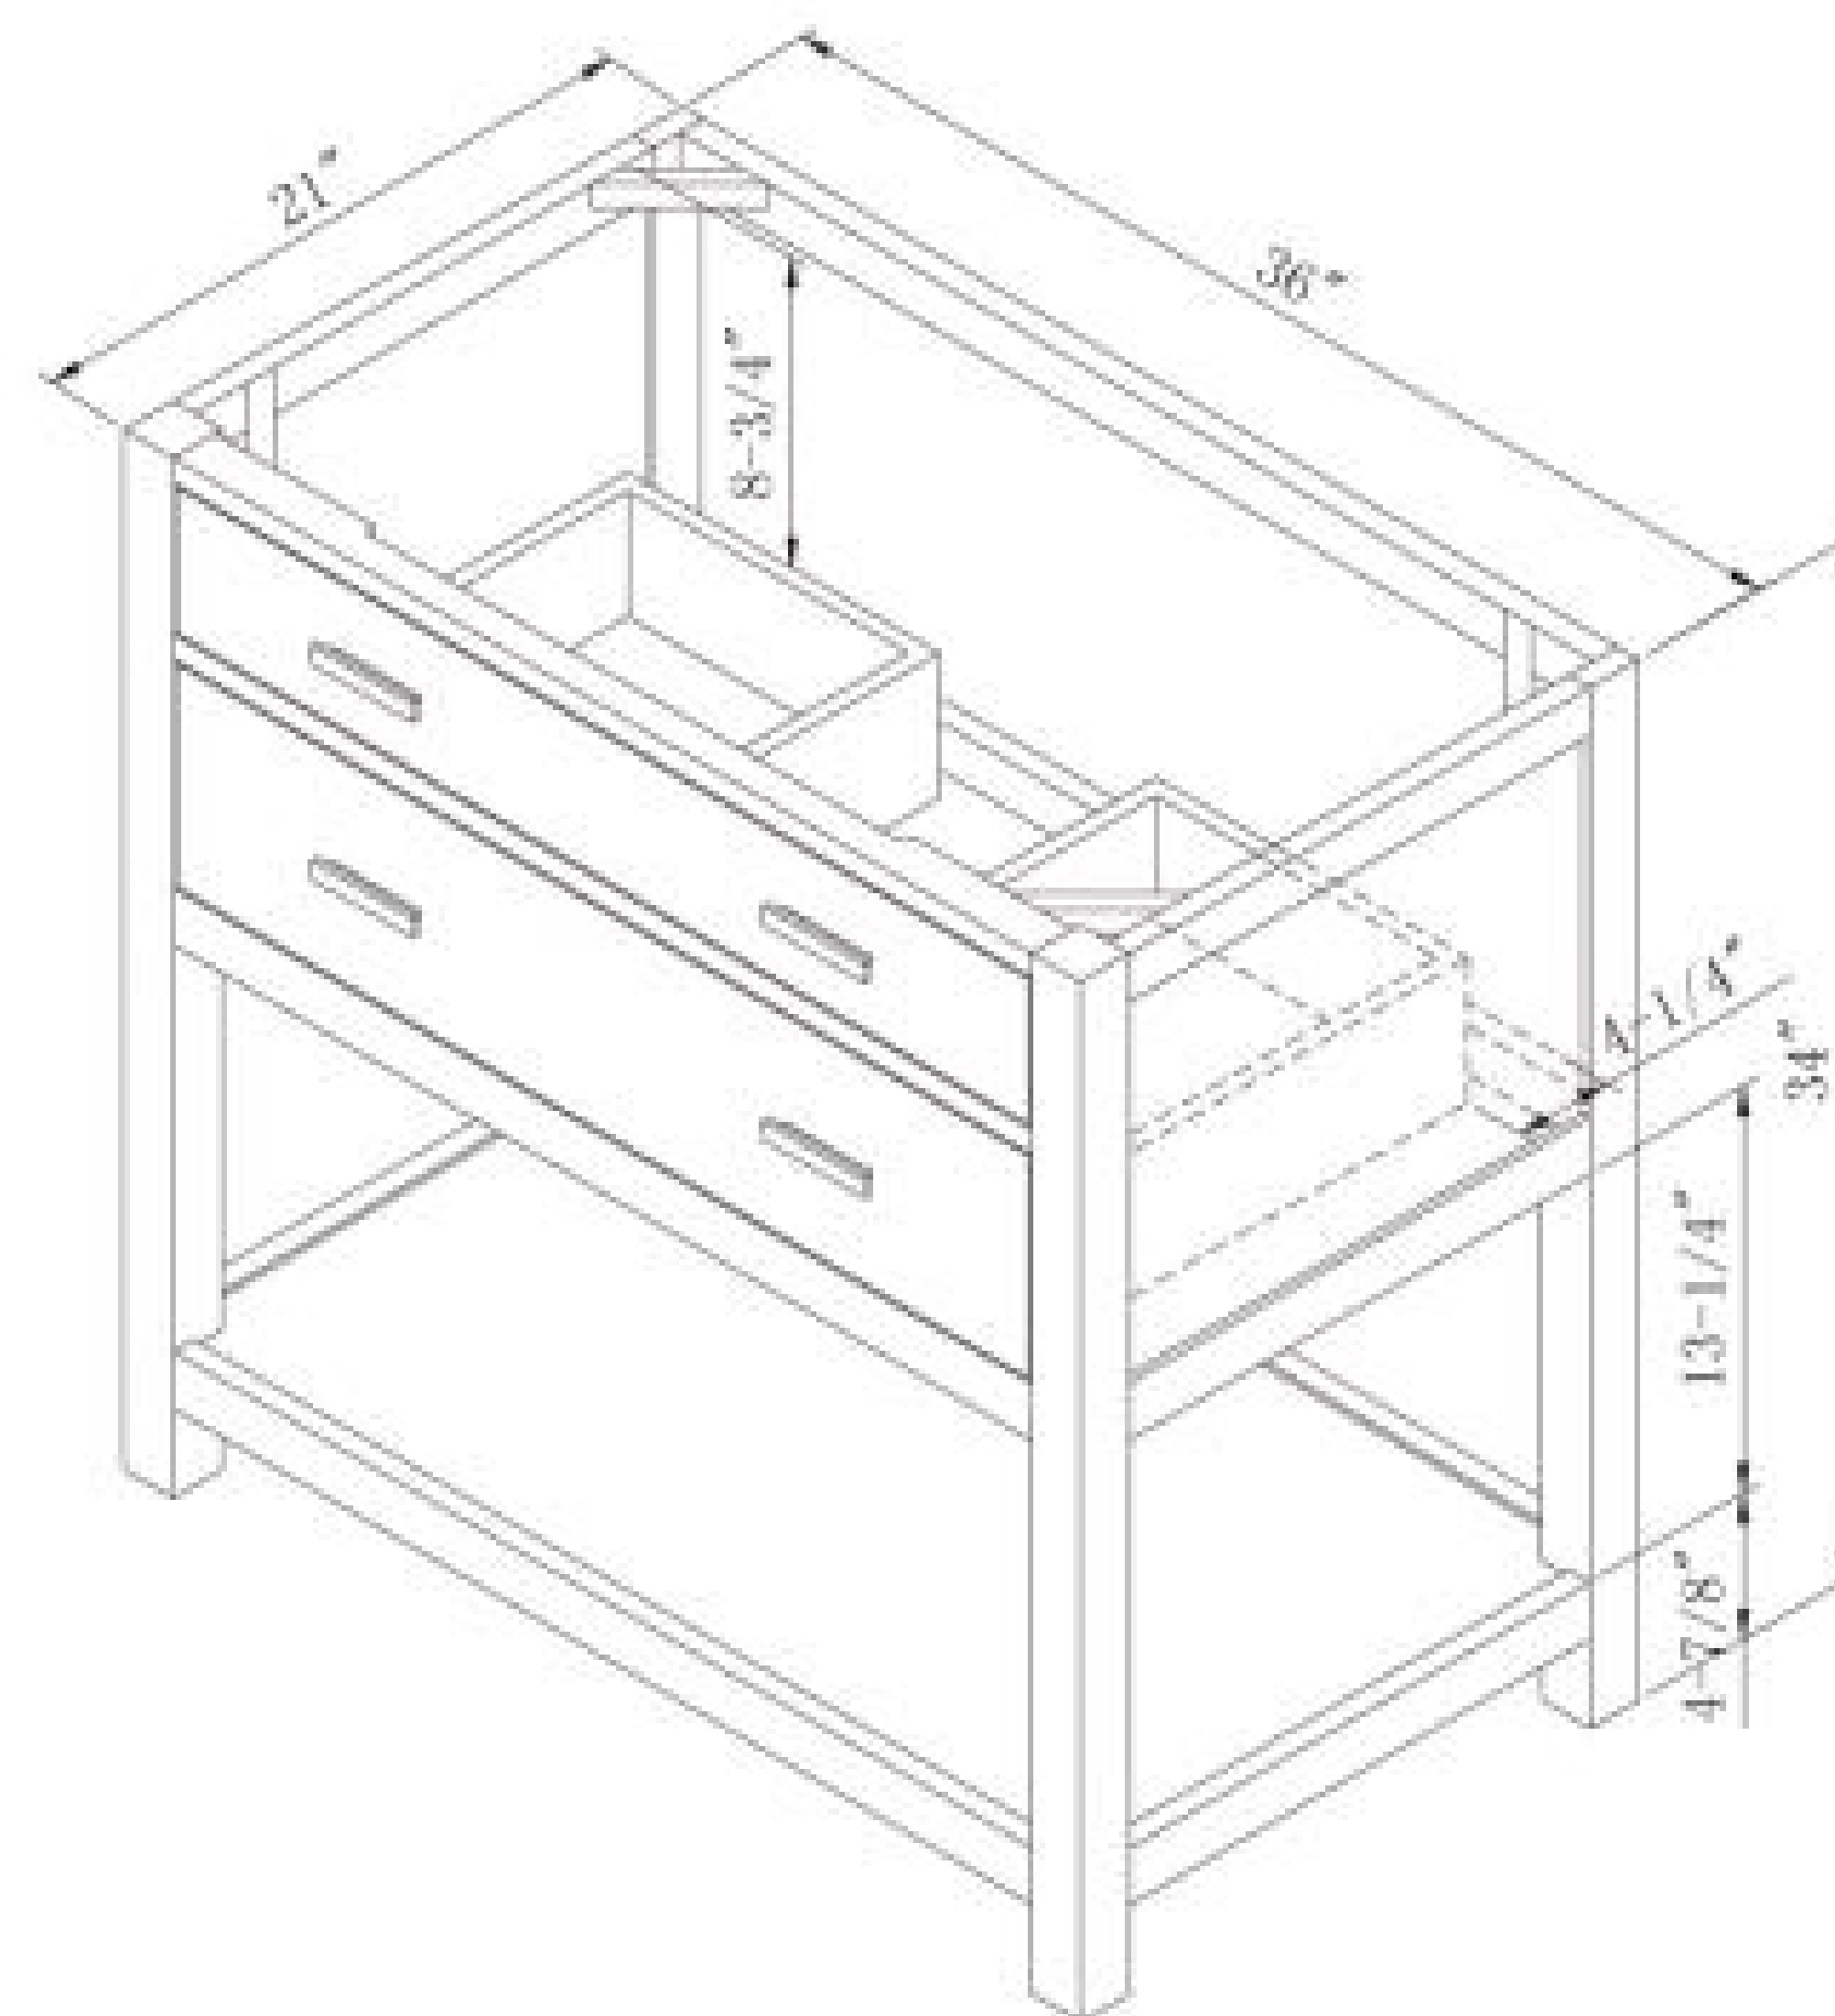

Bureau style cabinet with ample storage and display shelf

The Luke Collection of fine bath furnishings from Sagehill Designs will help create a bath interior that is inspirational and functional. The clean design lines are casual and traditional, and the bureau style cabinet design features ample storage and a lower display shelf. The collection is available in a variety of cabinet widths and two sizes of matching portrait mirrors. Like all Sagehill Design bath furnishings, it reflects your good taste and attention to detail.

## Features Include:

- \* Bureau style cabinet design
- \* Clean design lines
- \* Ample interior storage
- \* Square corner posts with adjustable levelers
- \* Soft-close drawers
- \* Matching portrait mirror with shelf
- \* Beveled mirror glass
- \* Framed side panels
- \* Lower display shelf

LK3038MR Mirror  
LK3638MR Mirror

LK3021D Vanity  
1 x Drawer / 1 x Shelf

LK3621D Vanity  
1 x Drawer / 1 x Shelf

LK4821D Vanity  
4 x Drawer / 1 x Shelf

The Luke vanity collection from Sagehill Designs features clean design lines and a soft white finish. The bureau style vanity features ample storage drawers and horizontal drawer pulls in a contrasting finish. The cabinets feature a lower display shelf and is raised on adjustable levelers. The matching portrait mirrors feature a handy item shelf and beveled glass. The Luke collection is available in a variety of cabinet widths and will be a perfect fit in both traditional and casual contemporary bath interiors.