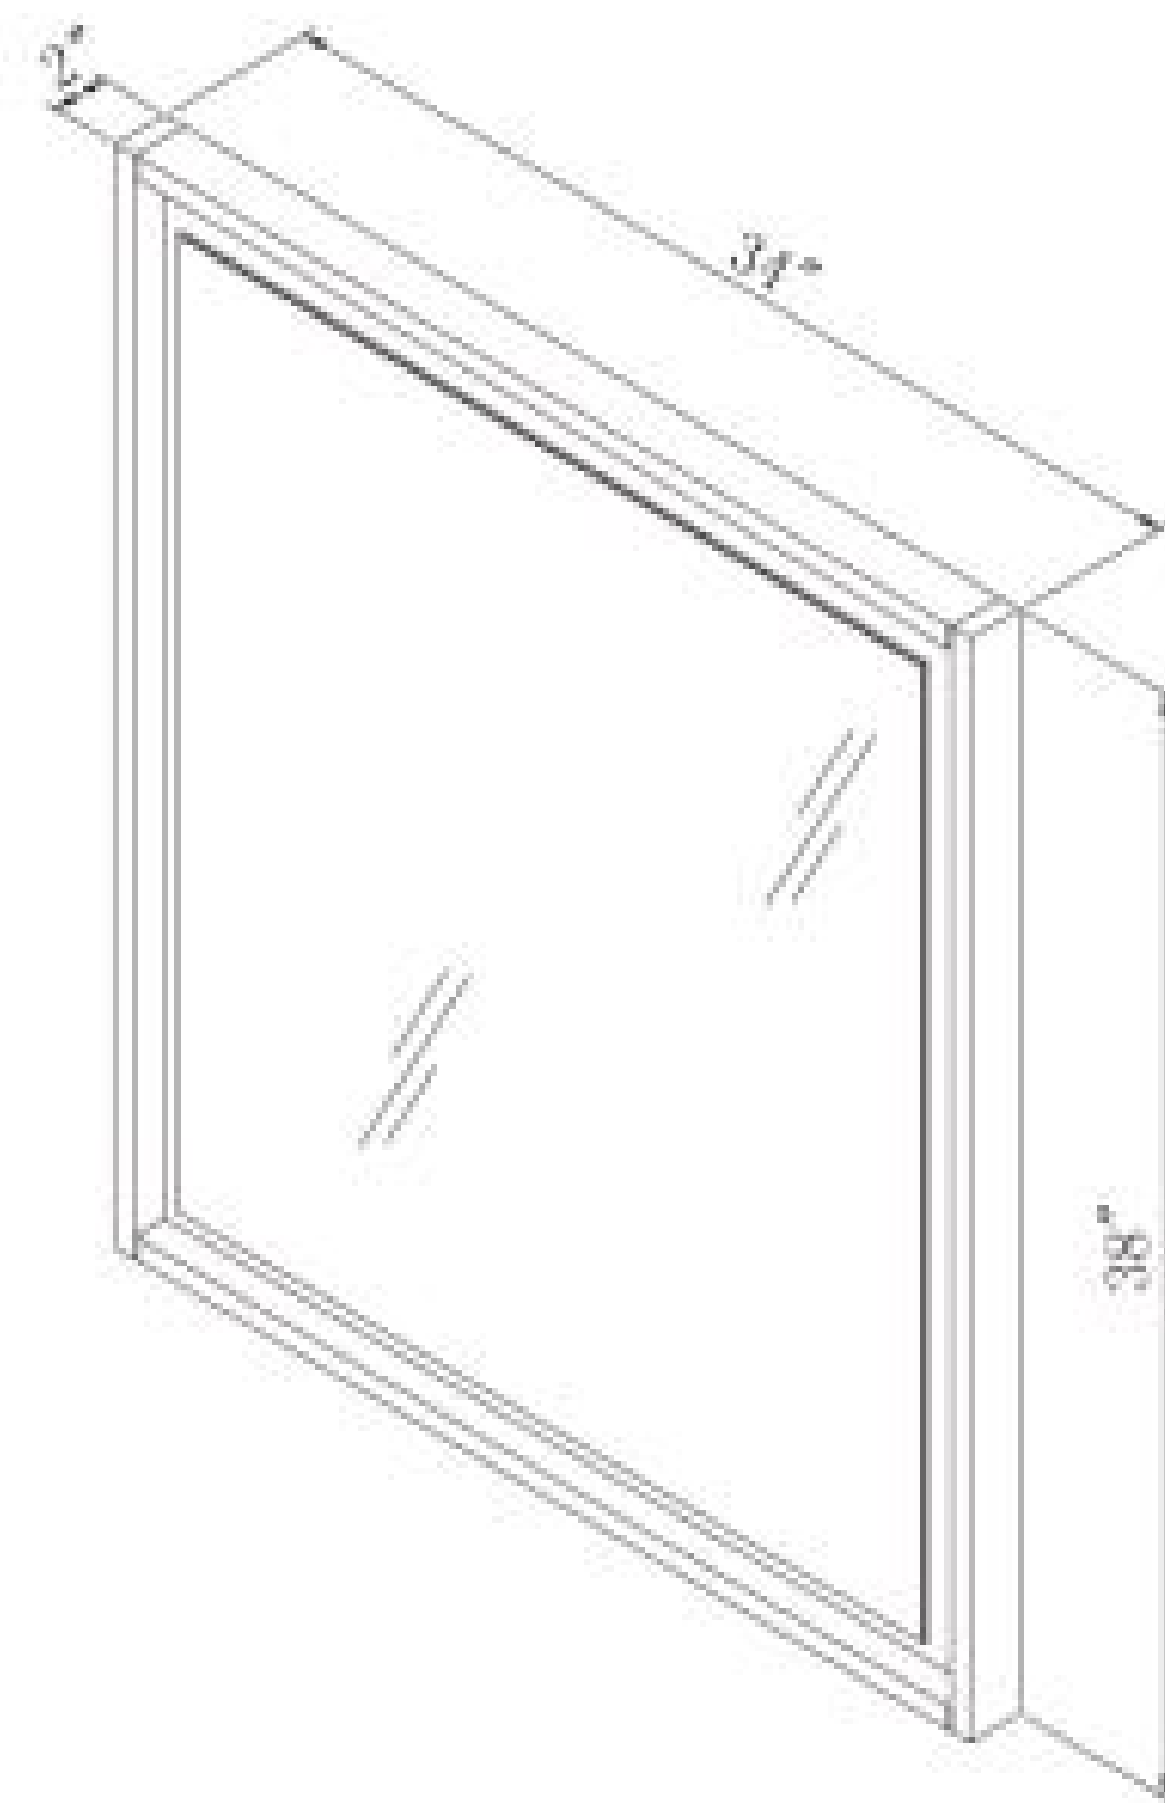

K
E
E
N
A
N

Textured wood finish with accenting hardware

Ample interior storage on all models and dovetail joinery on models with drawers

Matching portrait mirrors

Floating mirror detail

Parquet patterned doors

Metal base with adjustable levelers

Ample interior storage and some models feature interior drawers

The Keenan Vanity Collection from Sagehill Designs is a delightful combination of design influences. Casually contemporary in style, the clean design lines of the cabinet are accented by being raised on a matching metal base. The cabinet is further enhanced with parquet style patterning on the door panels with matching pulls. Doors and drawers feature soft-close mechanisms. The cabinets are offered in a variety of widths and configurations and a selection of mirror option are also offered. All the items feature Sagehill Design's continuing commitment to quality materials, design, and construction.

KN3438MR Mirror

KN3621D Vanity
2 x Door / 1 x Drawer

KN4821 Vanity
4 x Door / 3 x Shelf

The Keenan Vanity Collection features clean design lines with interesting patterned door panels and all the functionality you have come to expect from Sagehill Designs. These features include:

Floating Mirror Design