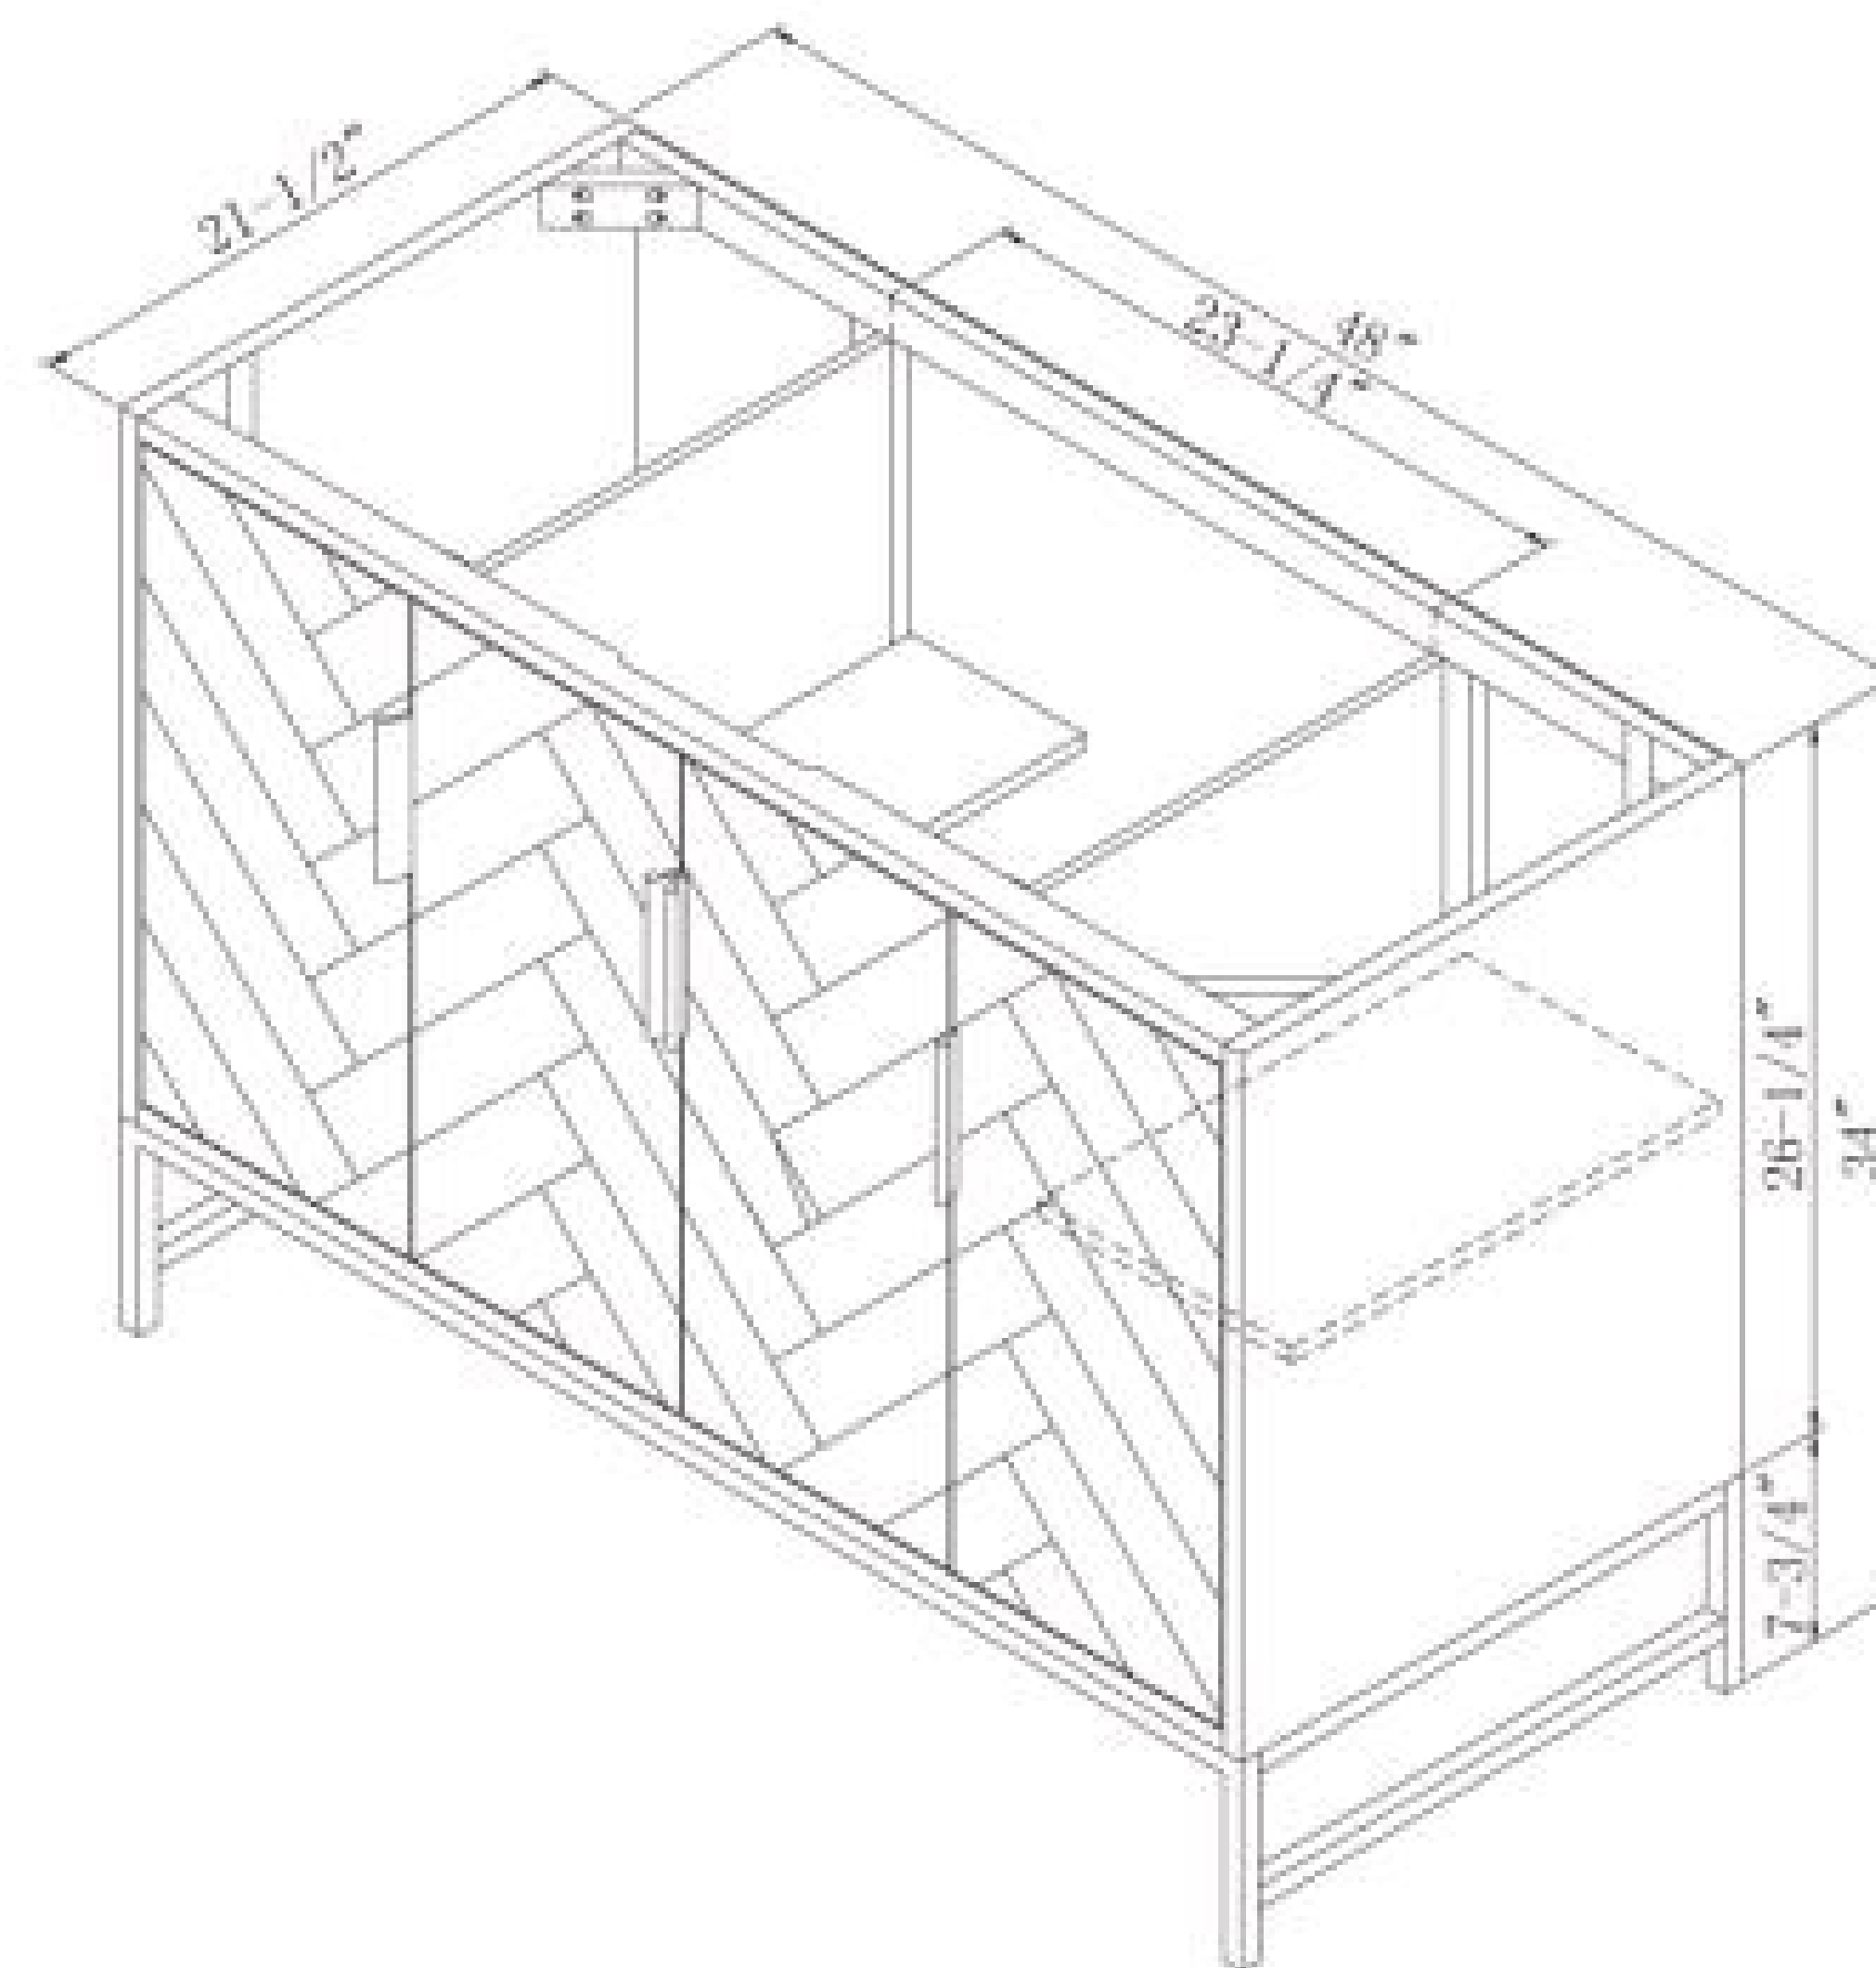

Metal base with adjustable levelers

Ample interior storage and some models feature interior drawers

The Keenan Vanity Collection from Sagehill Designs is a delightful combination of design influences. Casually contemporary in style, the clean design lines of the cabinet are accented by being raised on a matching metal base. The cabinet is further enhanced with parquet style patterning on the door panels with matching pulls. Doors and drawers feature soft-close mechanisms. The cabinets are offered in a variety of widths and configurations and a selection of mirror option are also offered. All the items feature Sagehill Design's continuing commitment to quality materials, design, and construction.

KN3438MR Mirror

KN3621D Vanity
2 x Door / 1 x Drawer

KN4821 Vanity
4 x Door / 3 x Shelf

The Keenan Vanity Collection features clean design lines with interesting patterned door panels and all the functionality you have come to expect from Sagehill Designs. These features include:

- Soft close doors
- Select hardwoods and veneers
- Solid wood drawer construction and dovetail joinery
- Decorative metal base with adjustable levelers
- Ample interior storage
- Pull out interior tray on selected models
- Matching mirror
- Bold matching hardware

Floating Mirror Design