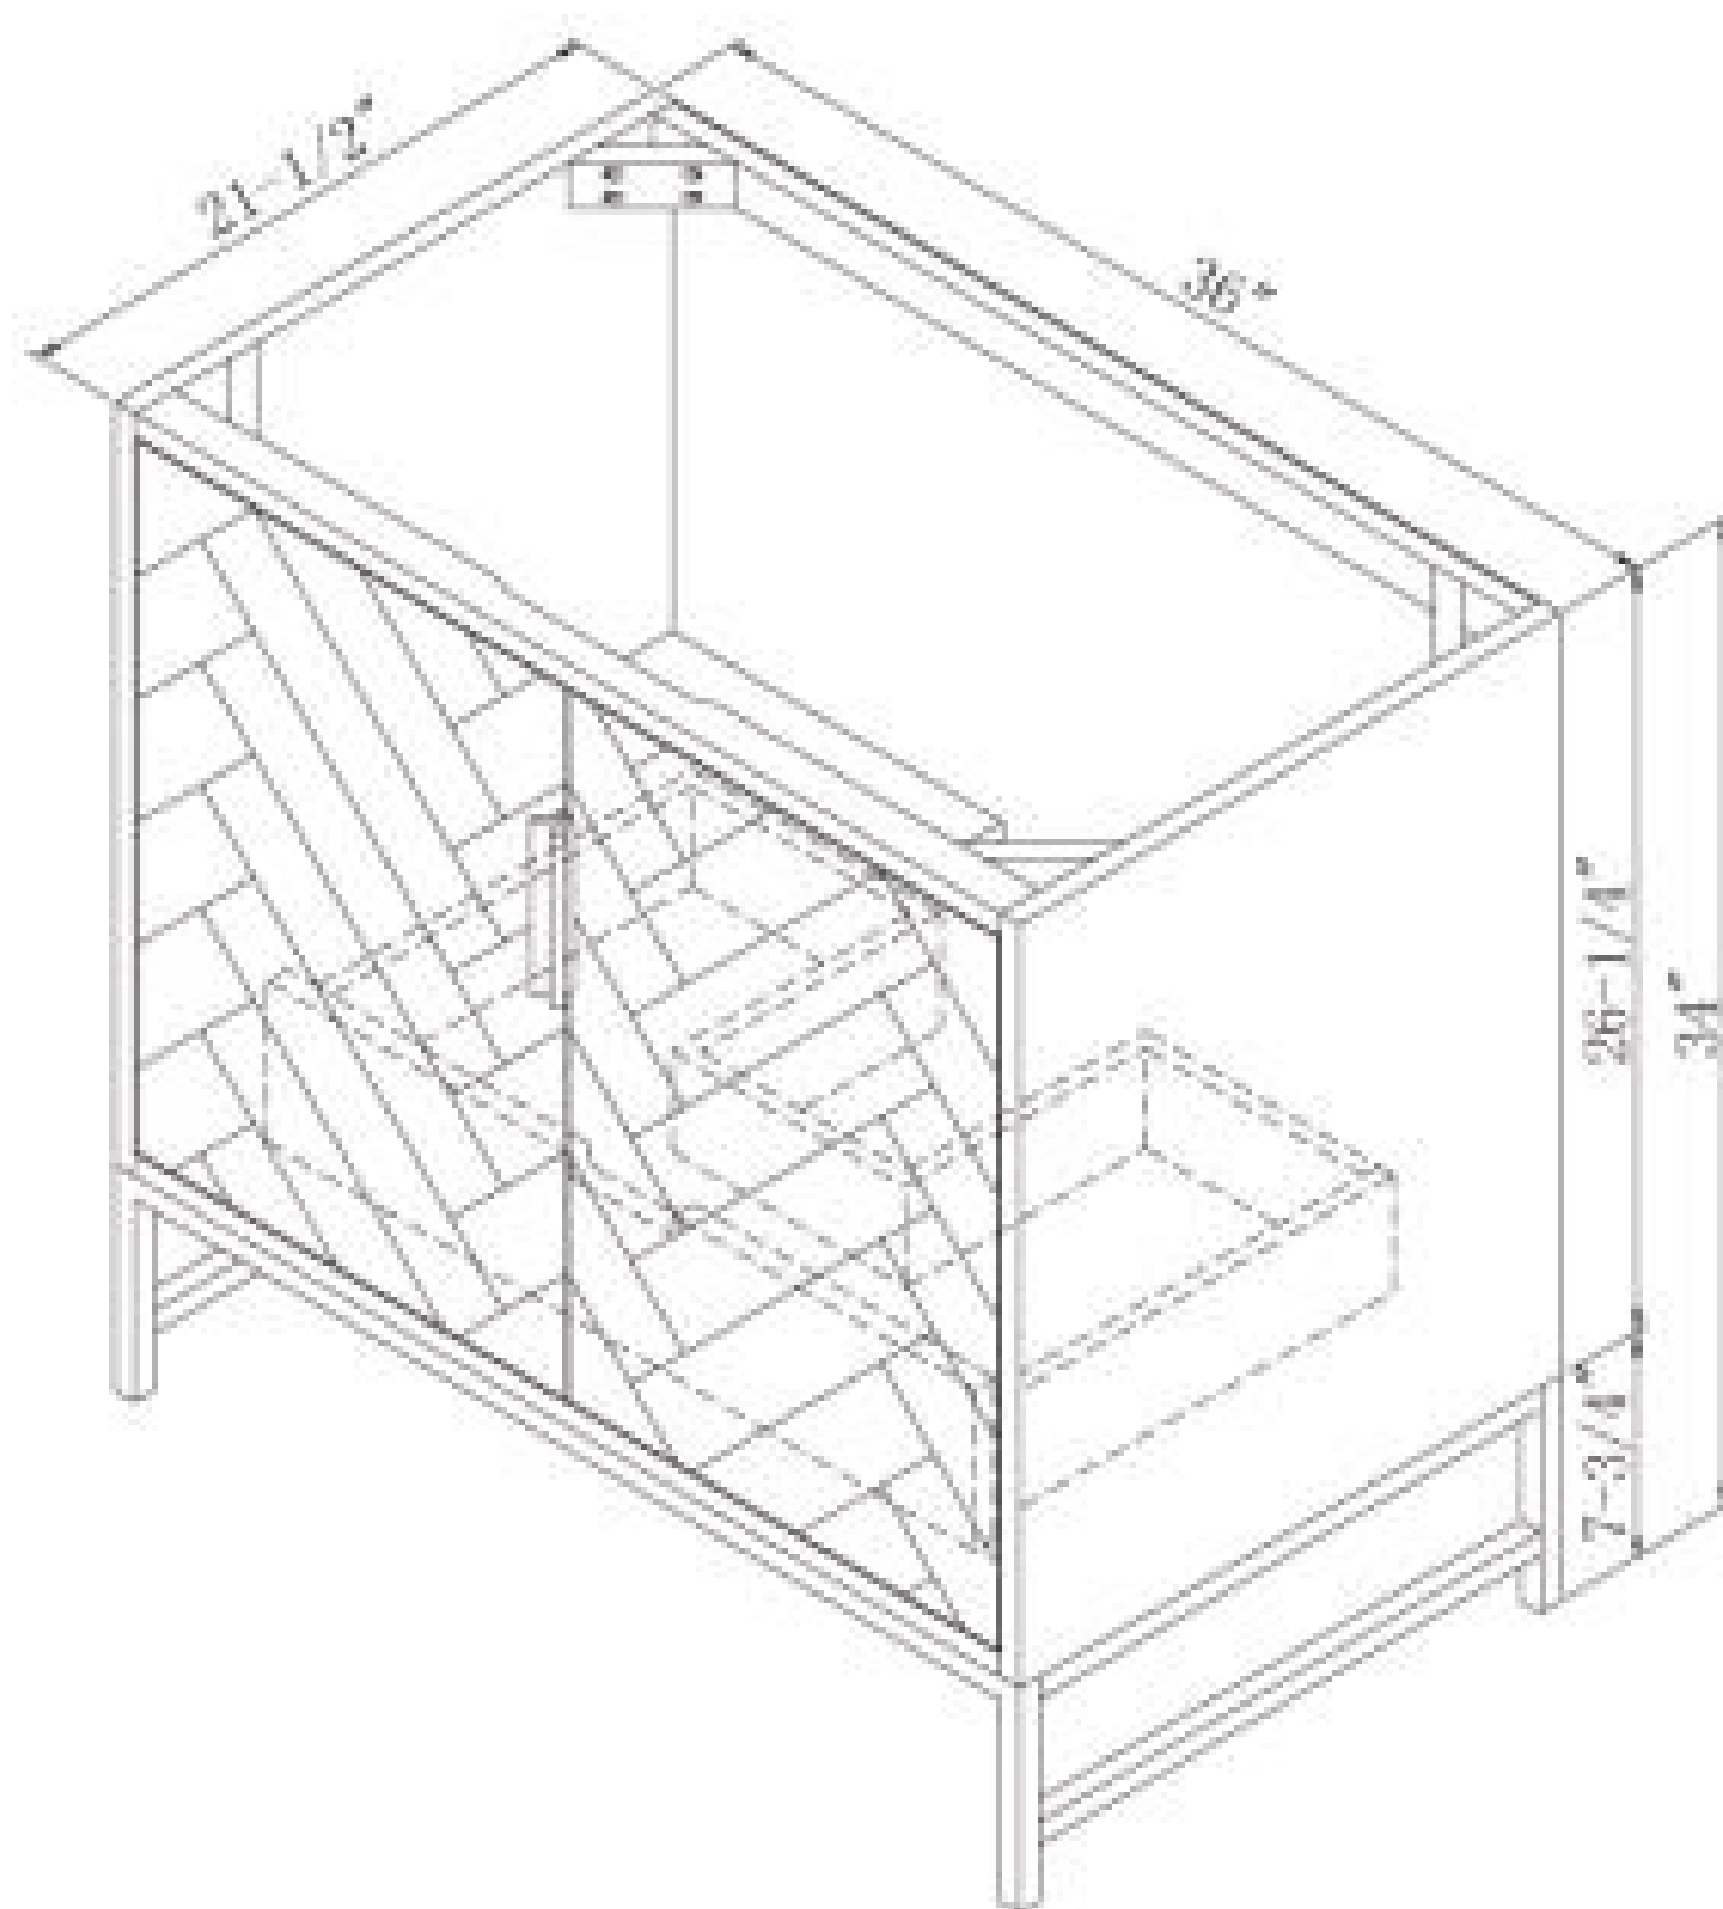

KN3621D Vanity
2 x Door / 1 x Drawer