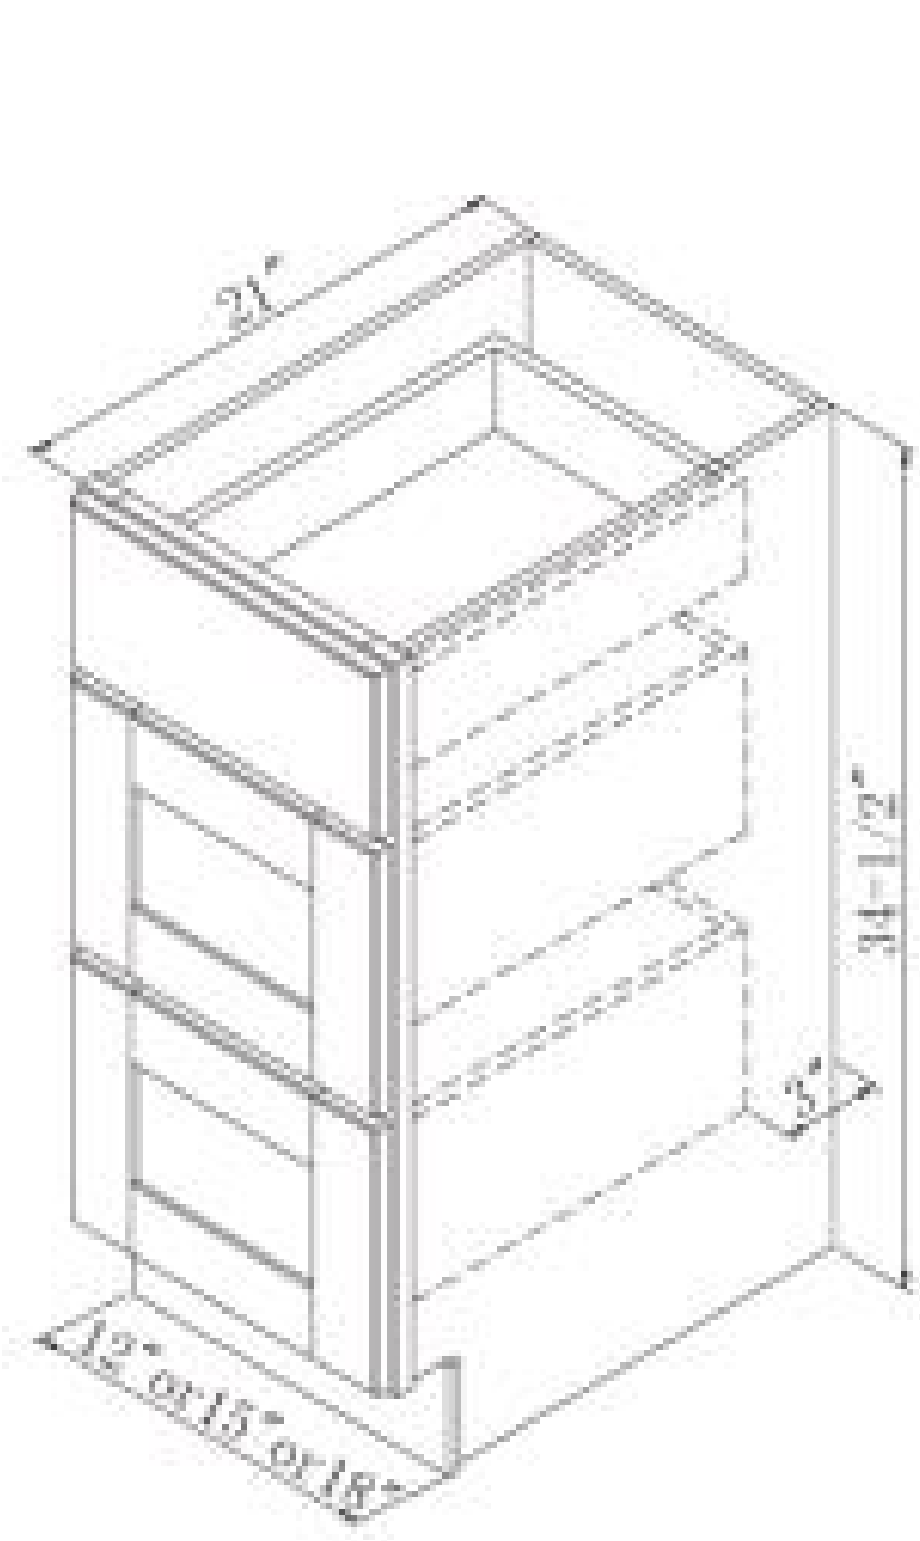

GRAYSON Collection

GS1221D/1521D/1821D
3 Drawers