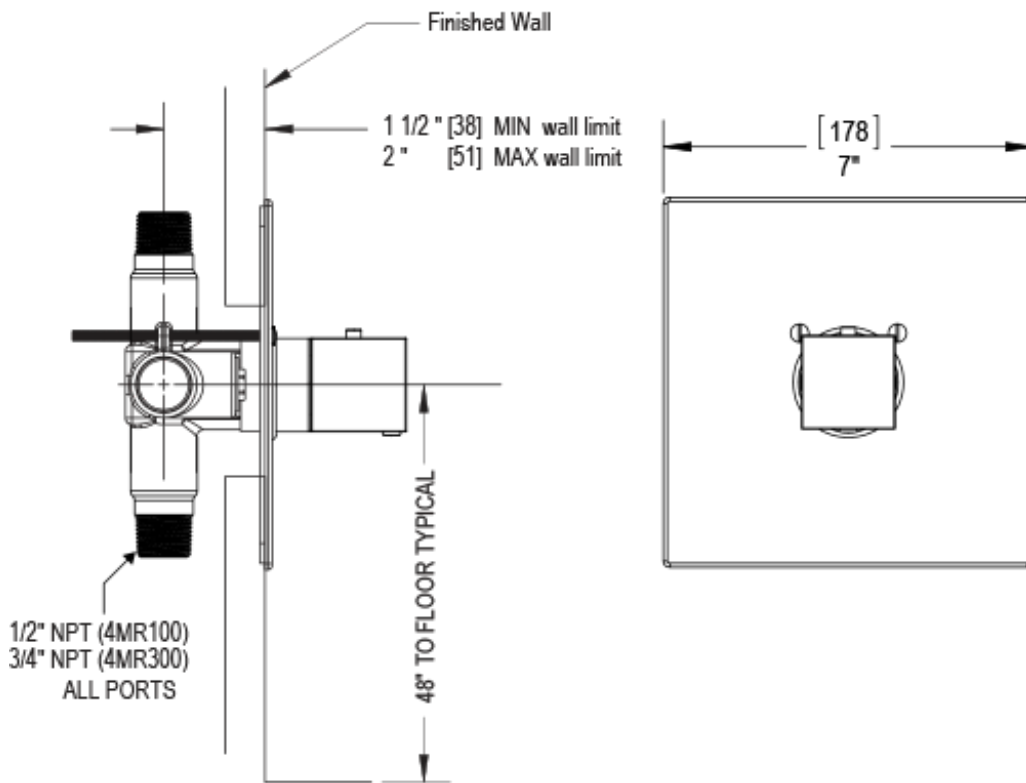

ADJUSTABLE SLIDE BAR WITH HAND HELD SHOWER ASSEMBLY

WALL MOUNT TUB SPOUT

THREE WAY DIVERTER WITH SHUT-OFFS IN BETWEEN FUNCTIONS

4" SHOWER HEAD WITH WALL MOUNT 16" SHOWER ARM & FLANGE

TEMPERATURE CONTROL VALVE WITH STOPS

INTEGRAL SUPPLY WITH 1/2" NPT X 1/2" NPSM X 3" NIPPLE