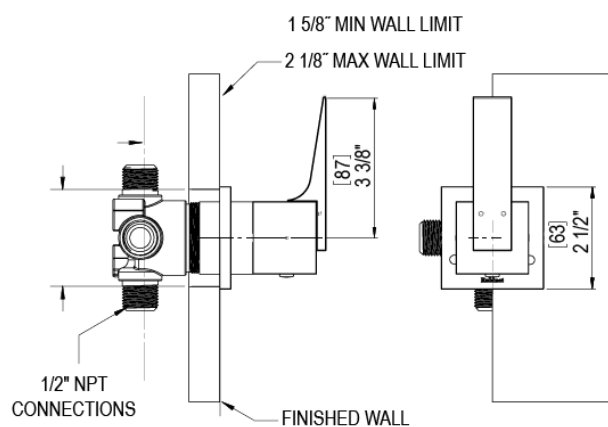

ADJUSTABLE SLIDE BAR WITH HAND HELD SHOWER ASSEMBLY

WALL MOUNT TUB SPOUT

THREE WAY DIVERTER WITH SHUT-OFFS IN BETWEEN FUNCTIONS

4" SHOWER HEAD WITH WALL MOUNT 16" SHOWER ARM & FLANGE

TEMPERATURE CONTROL VALVE WITH STOPS

INTEGRAL SUPPLY WITH 1/2" NPT X 1/2" NPSM X 3" NIPPLE