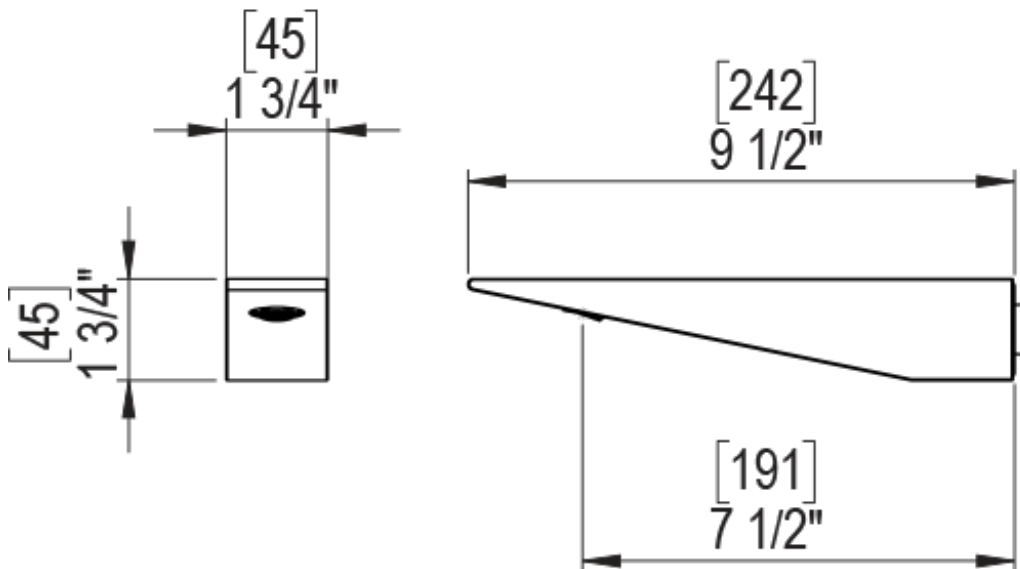

ADJUSTABLE SLIDE BAR WITH HAND HELD SHOWER ASSEMBLY

WALL MOUNT TUB SPOUT

THREE WAY DIVERTER WITH SHUT-OFFS IN BETWEEN FUNCTIONS

4" SHOWER HEAD WITH WALL MOUNT 16" SHOWER ARM & FLANGE

TEMPERATURE CONTROL VALVE WITH STOPS

INTEGRAL SUPPLY WITH 1/2" NPT X 1/2" NPSM X 3" NIPPLE