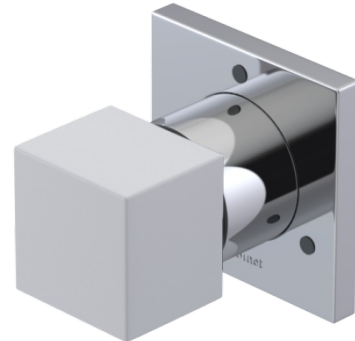

ADJUSTABLE SLIDE BAR WITH HAND HELD SHOWER ASSEMBLY

WALL MOUNT TUB SPOUT

THREE WAY DIVERTER WITH SHUT-OFFS IN BETWEEN FUNCTIONS

4" SHOWER HEAD WITH WALL MOUNT 16" SHOWER ARM & FLANGE

TEMPERATURE CONTROL VALVE WITH STOPS

INTEGRAL SUPPLY WITH 1/2" NPT X 1/2" NPSM X 3" NIPPLE