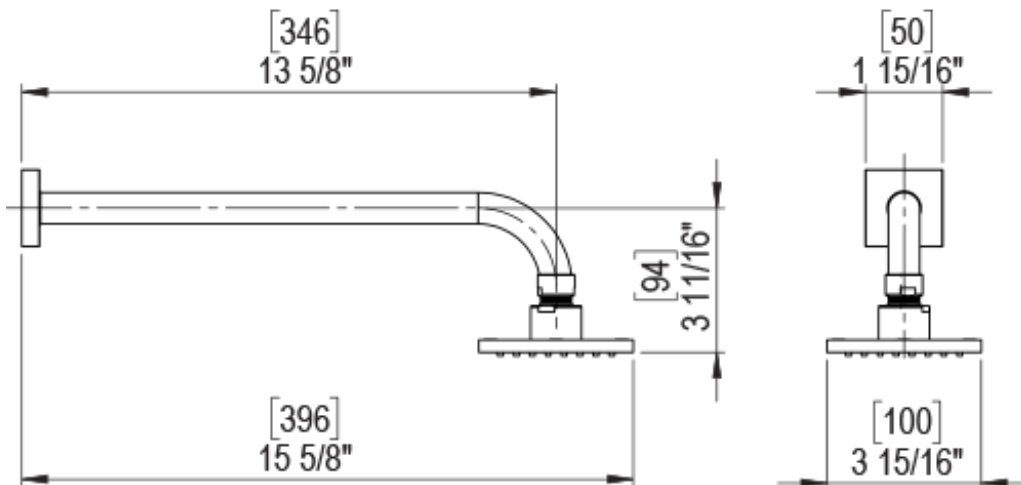

23RSLSCMB Specifications

ADJUSTABLE SLIDE BAR WITH HAND HELD SHOWER ASSEMBLY

WALL MOUNT TUB SPOUT

THREE WAY DIVERTER WITH SHUT-OFFS IN BETWEEN FUNCTIONS

4" SHOWER HEAD WITH WALL MOUNT 16" SHOWER ARM & FLANGE

TEMPERATURE CONTROL VALVE WITH STOPS

INTEGRAL SUPPLY WITH 1/2" NPT X 1/2" NPSM X 3" NIPPLE