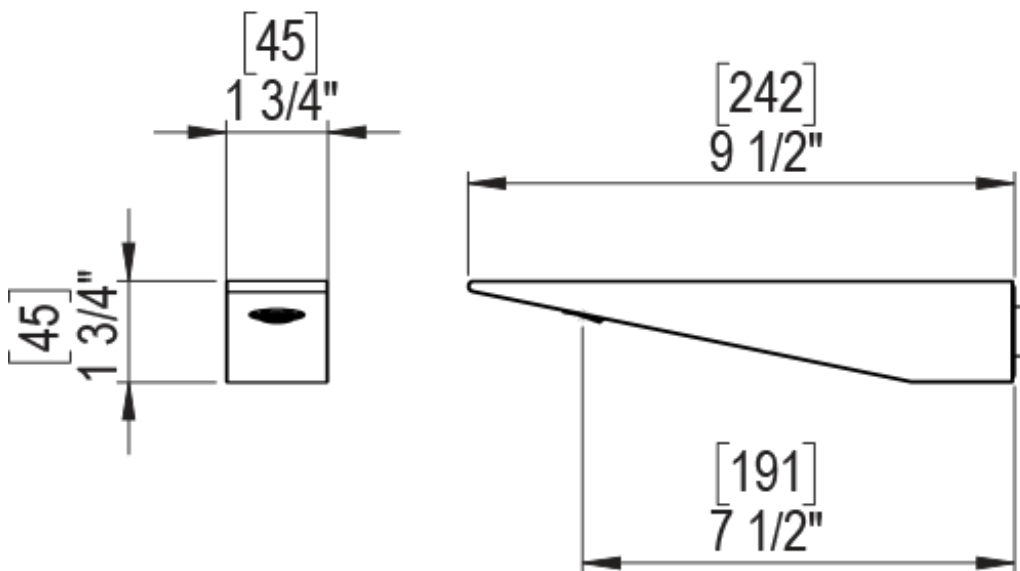

23RSLSCMB Specifications

ADJUSTABLE SLIDE BAR WITH HAND HELD SHOWER ASSEMBLY

WALL MOUNT TUB SPOUT

THREE WAY DIVERTER WITH SHUT-OFFS IN BETWEEN FUNCTIONS

4" SHOWER HEAD WITH WALL MOUNT 16" SHOWER ARM & FLANGE

TEMPERATURE CONTROL VALVE WITH STOPS

INTEGRAL SUPPLY WITH 1/2" NPT X 1/2" NPSM X 3" NIPPLE