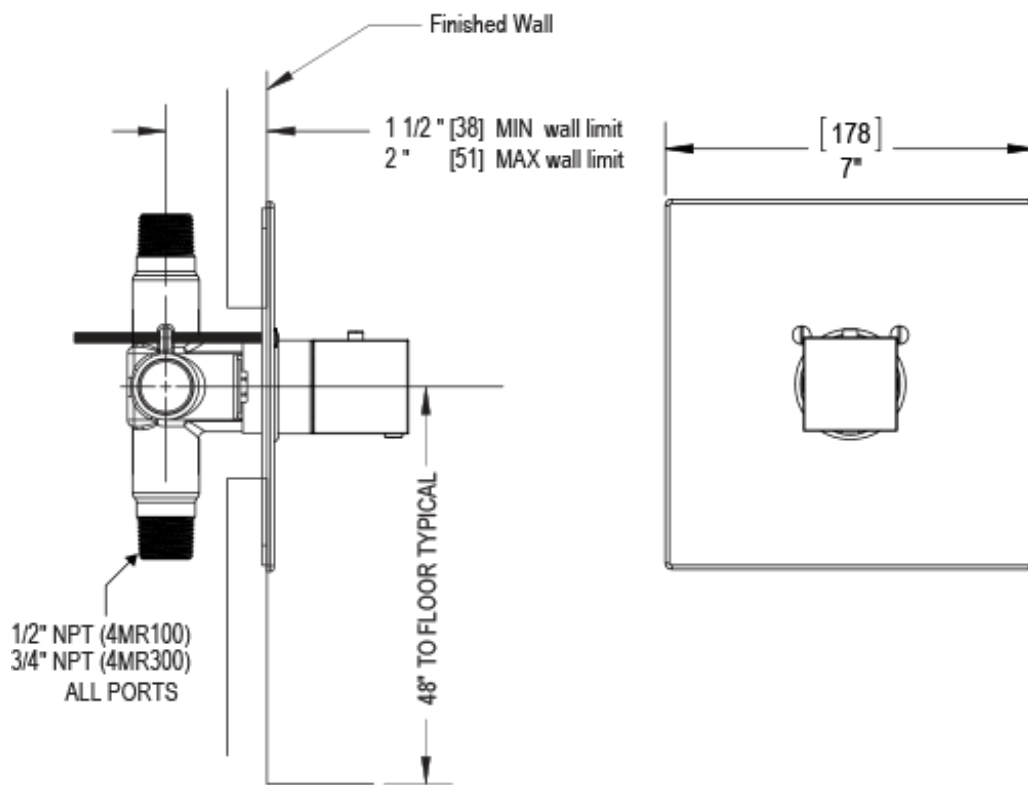

23RSLSCMB Specifications

ADJUSTABLE SLIDE BAR WITH HAND HELD SHOWER ASSEMBLY

WALL MOUNT TUB SPOUT

THREE WAY DIVERTER WITH SHUT-OFFS IN BETWEEN FUNCTIONS

4" SHOWER HEAD WITH WALL MOUNT 16" SHOWER ARM & FLANGE

TEMPERATURE CONTROL VALVE WITH STOPS

INTEGRAL SUPPLY WITH 1/2" NPT X 1/2" NPSM X 3" NIPPLE