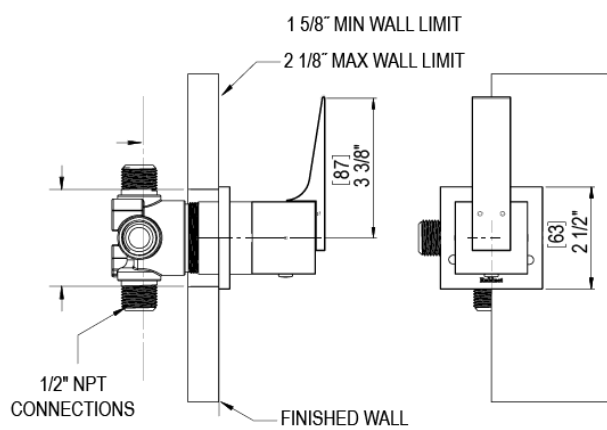

23RSLSCMB Specifications

ADJUSTABLE SLIDE BAR WITH HAND HELD SHOWER ASSEMBLY

WALL MOUNT TUB SPOUT

THREE WAY DIVERTER WITH SHUT-OFFS IN BETWEEN FUNCTIONS

4" SHOWER HEAD WITH WALL MOUNT 16" SHOWER ARM & FLANGE

TEMPERATURE CONTROL VALVE WITH STOPS

INTEGRAL SUPPLY WITH 1/2" NPT X 1/2" NPSM X 3" NIPPLE