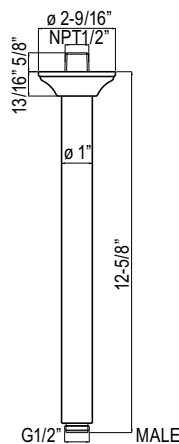

Ceiling Shower Arm

ROHL Shower Collection

1505/6 (6" Ceiling Shower Arm)

1505/12 (12" Ceiling Shower Arm)

1505/24 (24" Ceiling Shower Arm)

FEATURES

- 1505/6: 6 11/16" Shower arm
- 1505/12: 12 5/8" Shower arm
- 1505/24: 24 7/16" Shower arm
- 1/2" male inlet, 1/2" male outlet
- Ceiling connected
- Solid brass construction

1505/6

1505/12

1505/24