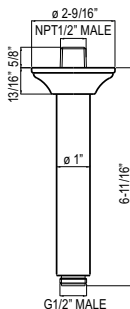

Ceiling Shower Arm

ROHL Shower Collection

1505/6 (6" Ceiling Shower Arm)

1505/12 (12" Ceiling Shower Arm)

1505/24 (24" Ceiling Shower Arm)

FEATURES

- 1505/6: 6 11/16" Shower arm
- 1505/12: 12 5/8" Shower arm
- 1505/24: 24 7/16" Shower arm
- 1/2" male inlet, 1/2" male outlet
- Ceiling connected
- Solid brass construction

1505/6

1505/12

1505/24