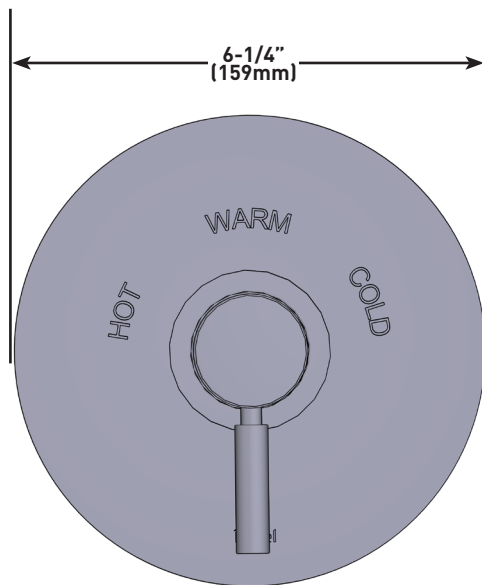

For warranty or additional information, contact:

US Customers

U.S.A.
houseofrohl.com/support
1-800-777-9762

QUEBEC / MARITIMES / WESTERN CANADA
QUÉBEC / MARITIMES / OUEST CANADIEN
QUEBEC / MARITIMOS / CANADA OCCIDENTAL
houseofrohl.ca/support
1-866-473-8442

Canadian Customers

ONTARIO
houseofrohl.ca/support
1-800-287-5354