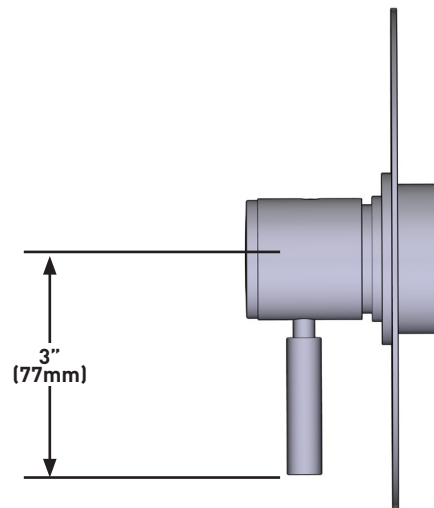

For warranty or additional information, contact:

US Customers

U.S.A.
houseofrohl.com/support
1-800-777-9762

QUEBEC / MARITIMES / WESTERN CANADA
QUÉBEC / MARITIMES / OUEST CANADIEN
QUEBEC / MARITIMOS / CANADA OCCIDENTAL
houseofrohl.ca/support
1-866-473-8442

Canadian Customers

ONTARIO
houseofrohl.ca/support
1-800-287-5354