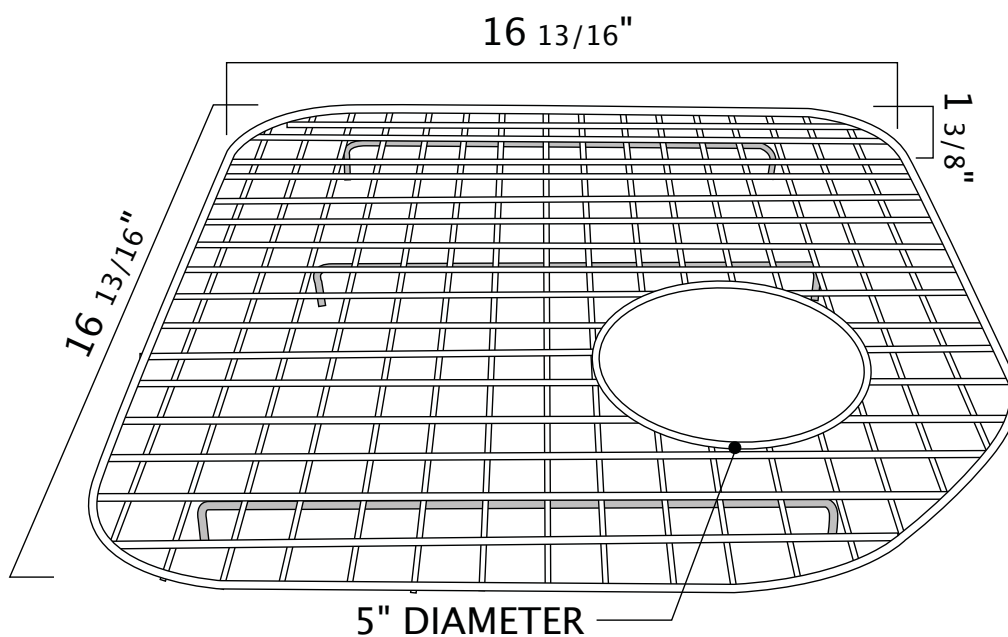

WARRANTY

- One Year on Manufacturer Defects

Consult your local ROHL showroom for additional information and specifications. For complete warranty details and a list of showrooms, go to www.rohlhome.com.