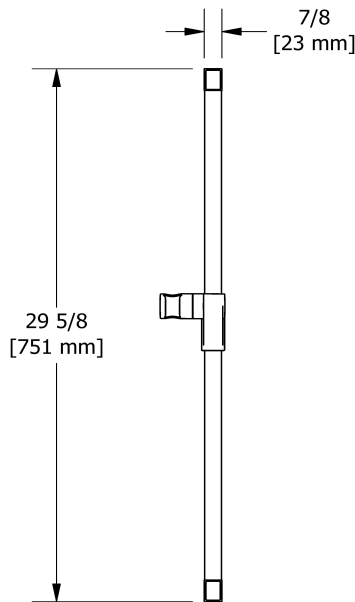

Square shower rail
4854

Specifications

Descriptions

- Square slide bar
- Easy-Glide left cursor

Available colors

- C : Chrome

Sizes, models and finishes may differ from thoses presented.

Warranty