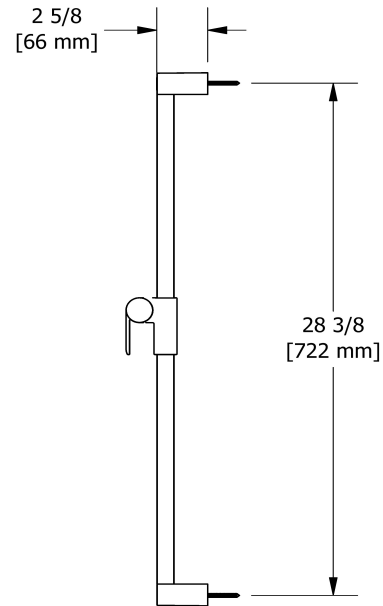

Square shower rail
4854

Specifications

Descriptions

- Square slide bar
- Easy-Glide left cursor

Available colors

- C : Chrome

Sizes, models and finishes may differ from thoses presented.

Warranty