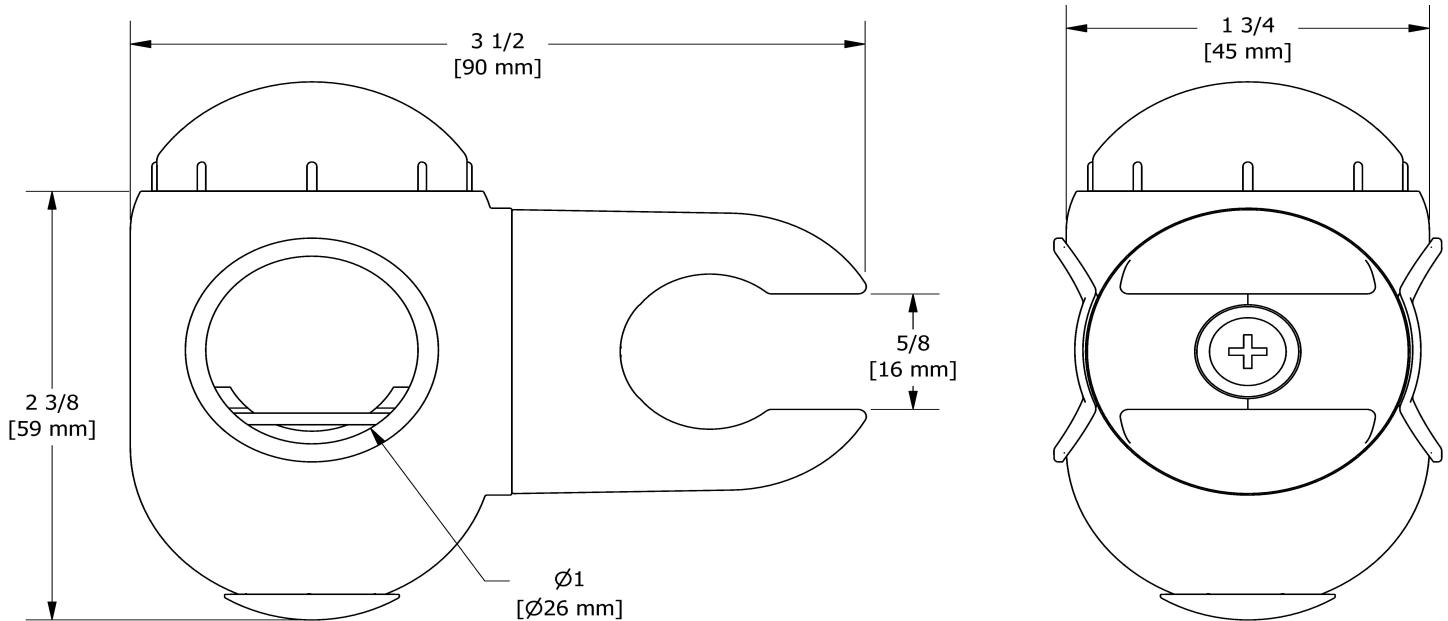

Hand shower rail slider

160

Specifications

Descriptions

- Ø25 mm (1")
- Plastic

Available colors

- C : Chrome
- BN : Brushed Nickel (PVD)

Sizes, models and finishes may differ from those presented.