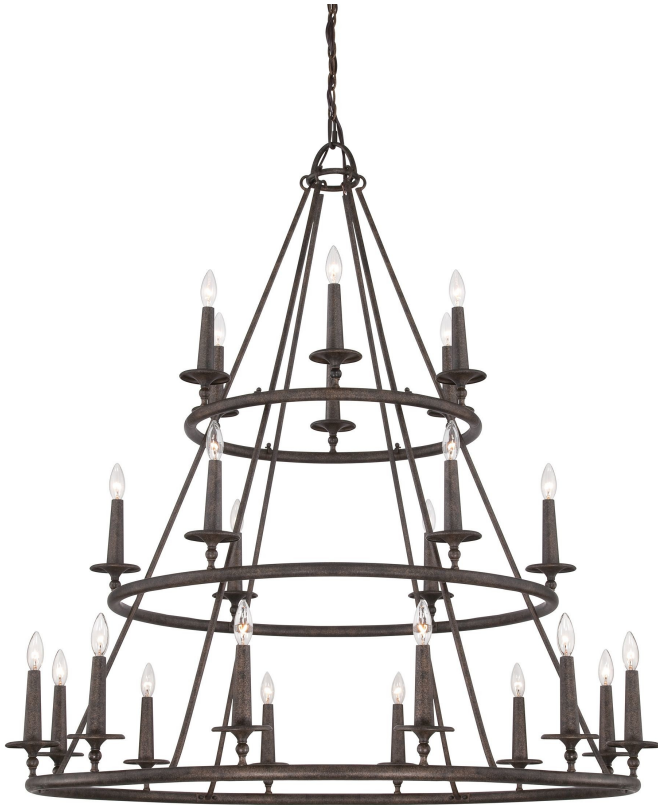

## VYR5024ML

Voyager Chandelier

Malaga

### DIMENSIONS

Dimensions: 48" W x 52" H x 48" D

Overall Height: 151"

Canopy Dimensions: 6.00" Dia.

Chain/Downrod Length: 8'

Weight: 29.30 lbs

Dimensional Weight: 167.00 lbs.

### DETAILS

Material: Steel