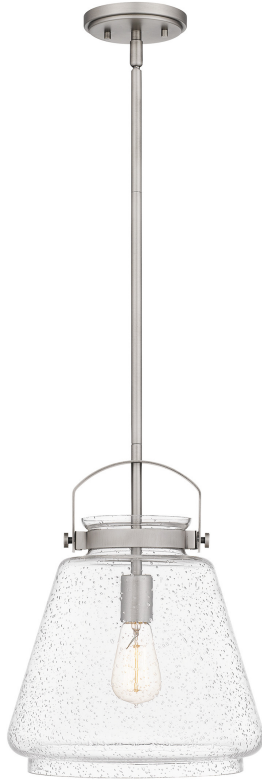

STLS1512AN

Stella Mini Pendant

Antique Nickel

QUOIZEL
LIGHTING

DETAILS

Material: Steel

Glass/Shade Description: Clear Seeded -
Glass - Seeded

LAMPING

Light Source: Incandescent

Bulb Included: No

Bulb Type: Medium Base

Bulb Quantity: 1

Watts per Bulb: 100

ELECTRICAL

Dimmable: No

Voltage: 120v

Wire Length: 8'

INSTALLATION

ADA: No

Location Rating: Damp

Install Position: N/A

DIMENSIONS

Dimensions: 12" W x 15.25" H x 12" D

Overall Height: 55"

Canopy Dimensions: 5.00"W x 0.75"D

Chain/Downrod Length: 2 (0.5"D x 6") and 2 (0.5"D x 12")
Down Rods

Weight: 5.00 lbs