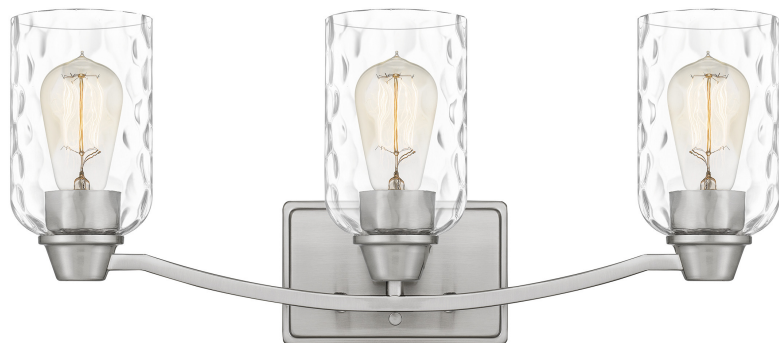

ACA8623BN

Acacia Bath Light
Brushed Nickel

QUOIZEL
LIGHTING

DETAILS

Material: Steel

Glass/Shade Description: Clear Water Glass -
Glass - Water

LAMPING

Light Source: Incandescent

Bulb Included: No

Bulb Type: Medium Base

Bulb Quantity: 3

Watts per Bulb: 100

ELECTRICAL

Dimmable: No

Voltage: 120v

Wire Length: 0.5'

INSTALLATION

ADA: No

Location Rating: Damp

Install Position: Up/Down

DIMENSIONS

Dimensions: 21.5" W x 9" H x 6.5" D

Backplate Dimensions: 4.50"H x 6.75"W

HCWO: 7"