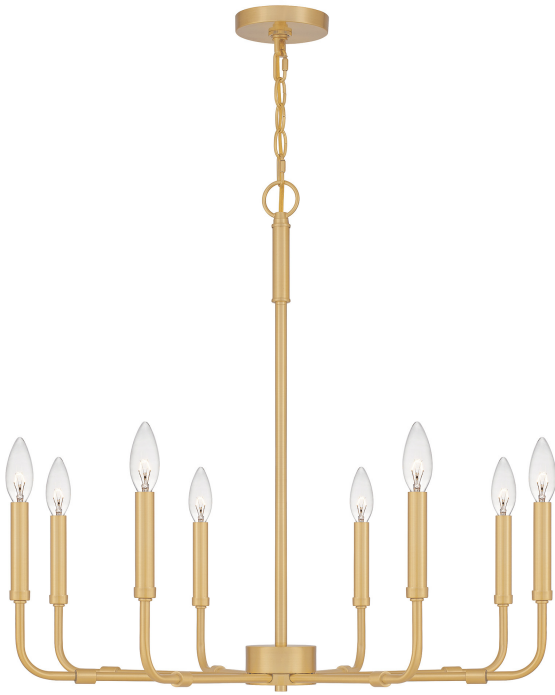

## ABR5028AB

Abner Chandelier

Aged Brass

QUOIZEL  
LIGHTING

### DIMENSIONS

Dimensions: 28.00" W x 26.00" H x 28.00" D

Overall Height: 78.5"

Canopy Dimensions: 4.75"W x 0.75"D

Chain/Downrod Length: 4'

Weight: 6.78 lbs

### DETAILS

Material: Steel

### LAMPING

Light Source: Incandescent

Bulb Included: No

Bulb Type: Candelabra Base

Bulb Quantity: 8

Watts per Bulb: 60