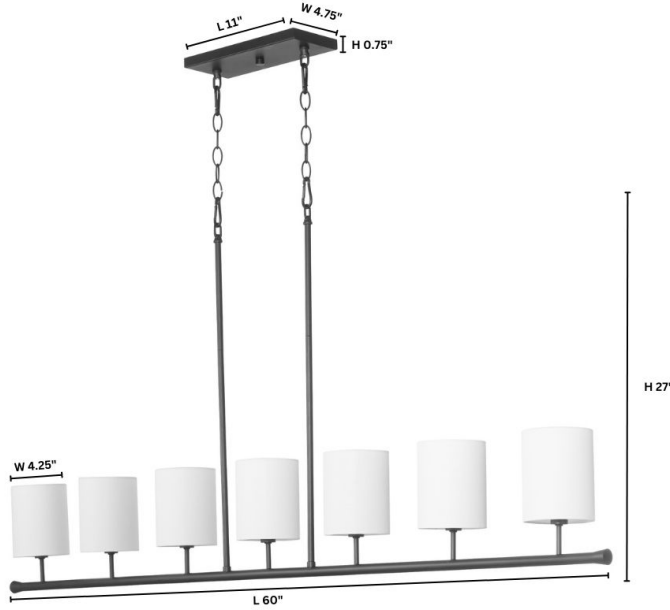

HARMONY

647-7-59

HARMONY 7 Light Linear - Matte Black

Project: _____
 Location: _____
 Fixture Type: _____
 Catalog #: _____

DETAILS	
FINISH:	Matte Black
MATERIAL:	Steel
DIFFUSER MATERIAL:	White Linen Shade
LOCATION:	Damp Listed

DIMENSIONS	
LENGTH:	60.00"
WIDTH:	4.25"
HEIGHT:	8.75"
SHADE:	
HEIGHT:	5.75"
DIAMETER:	4.50"

LIGHT SOURCE	
NUMBER OF SOCKETS:	7 Light
SOCKET BASE:	Candelabra Base Lamp
WATTAGE:	60 Watt

MOUNTING	
CANOPY:	L 11.00" x W 4.75" x H 0.75"
DOWNROD:	Four 8", Four 12" & Four 16"
CHAIN LENGTH:	Two 1'
CHAIN FINISH:	Matte Black
CORD LENGTH:	10'
CORD COLOR:	Black

SHIPPING	
HEIGHT:	12.00"
LENGTH:	67.00"
WIDTH:	9.00"
WEIGHT:	13lbs

PRODUCT DETAILS:

Rounded angles and bold lines share space with a rounded profile. This fixture has soothing, neutral hues, and accentuates less-is-more. The Harmony 7 light linear pendant is perfect for your indoor kitchens, dining rooms, offices, or entry foyers. Choose from matte black or aged brass.