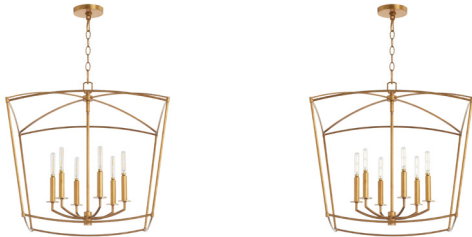

MANTLE

6412-6-74

MANTLE 6 Light Pendant - Gold Leaf

Project: _____
 Location: _____
 Fixture Type: _____
 Catalog #: _____

DETAILS	
FINISH:	Gold Leaf
MATERIAL:	Steel
LOCATION:	Damp Listed

DIMENSIONS	
LENGTH:	23.25"
WIDTH:	23.25"
HEIGHT:	23.50"

LIGHT SOURCE	
NUMBER OF SOCKETS:	6 Light
SOCKET BASE:	Candelabra Base Lamp
WATTAGE:	60 Watt

MOUNTING	
CANOPY:	H 0.75" x Dia 4.75"
CHAIN LENGTH:	8'
CHAIN FINISH:	Gold Leaf
CORD LENGTH:	10'
CORD COLOR:	Clear

SHIPPING	
	Parcel
HEIGHT:	24.25"
LENGTH:	26.50"
WIDTH:	26.50"
WEIGHT:	16lbs

PRODUCT DETAILS:

The Mantle 6 Light Pendant adds a touch of modernity to any design. The cage housing the candelabra sockets of the Mantle series is a slightly bloated pentagonal prism, which gives it the classic shape of a house. Inside the cage, six lights fitted with simple bobeches sit on curved rods that connect to a straight downstem. The light emitted is soft and warm, creating a cozy and inviting atmosphere. Whether used as the main light source in your living room or dining room or as an accent piece in an office, entryway or hallway, Mantle series is sure to make a statement in gold leaf or matte black. Its distinctive design and high-quality construction ensure that it will be a fixture in your home for years to come, providing both timeless style and functionality.