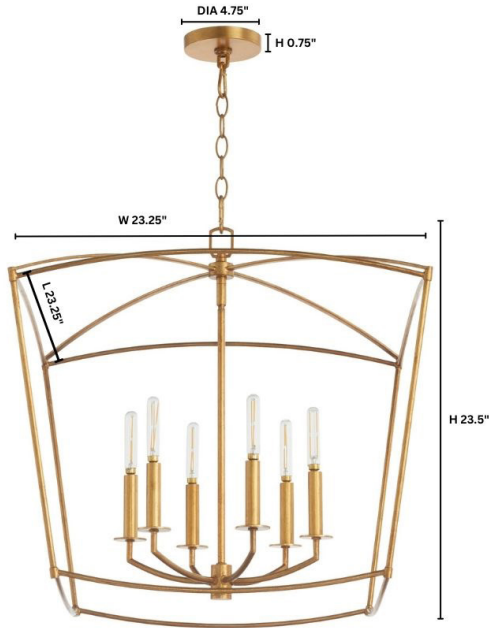

MANTLE

6412-6-74

MANTLE 6 Light Pendant - Gold Leaf

Project: _____
 Location: _____
 Fixture Type: _____
 Catalog #: _____

DETAILS	
FINISH:	Gold Leaf
MATERIAL:	Steel
LOCATION:	Damp Listed

DIMENSIONS	
LENGTH:	23.25"
WIDTH:	23.25"
HEIGHT:	23.50"

LIGHT SOURCE	
NUMBER OF SOCKETS:	6 Light
SOCKET BASE:	Candelabra Base Lamp
WATTAGE:	60 Watt

MOUNTING	
CANOPY:	H 0.75" x Dia 4.75"
CHAIN LENGTH:	8'
CHAIN FINISH:	Gold Leaf
CORD LENGTH:	10'
CORD COLOR:	Clear

SHIPPING	
	Parcel
HEIGHT:	24.25"
LENGTH:	26.50"
WIDTH:	26.50"
WEIGHT:	16lbs

PRODUCT DETAILS:

The Mantle 6 Light Pendant adds a touch of modernity to any design. The cage housing the candelabra sockets of the Mantle series is a slightly bloated pentagonal prism, which gives it the classic shape of a house. Inside the cage, six lights fitted with simple bobeches sit on curved rods that connect to a straight downstem. The light emitted is soft and warm, creating a cozy and inviting atmosphere. Whether used as the main light source in your living room or dining room or as an accent piece in an office, entryway or hallway, Mantle series is sure to make a statement in gold leaf or matte black. Its distinctive design and high-quality construction ensure that it will be a fixture in your home for years to come, providing both timeless style and functionality.