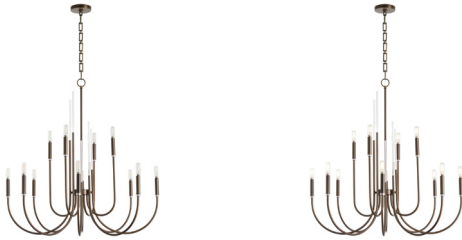

SUMMIT

6223-12-81

SUMMIT 12 Light Chandelier - Dark Brass

Project: _____
 Location: _____
 Fixture Type: _____
 Catalog #: _____

ADDITIONAL FEATURES: Rectangle Hinge Chain

PRODUCT DETAILS:

Sweeping curves and clear acrylic details give the Summit collection of lighting a distinct and contemporary aesthetic. A ring detail tops the slender stem with a cylindrical base that supports tiered U-shaped arms. Elegant and clean, the Summit 12, 8 or 6 light chandelier comes in dark brass or textured black. Add the clean, modern Summit chandelier to your home's living room, dining room, entryway, or bedroom design.

DETAILS	
FINISH:	Dark Brass
MATERIAL:	Steel Acrylic Spires
LOCATION:	Damp Listed

DIMENSIONS	
HEIGHT:	35.00"
DIAMETER:	34.00"

LIGHT SOURCE	
NUMBER OF SOCKETS:	12 Light
SOCKET BASE:	Candelabra Base Lamp
WATTAGE:	60 Watt

MOUNTING	
CANOPY:	H 0.75" x Dia 4.75"
CHAIN LENGTH:	8'
CHAIN FINISH:	Dark Brass
CORD LENGTH:	10'
CORD COLOR:	Clear

SHIPPING	
	Parcel
HEIGHT:	24.50"
LENGTH:	34.25"
WIDTH:	34.25"
WEIGHT:	25lbs

quorum

☎ (817) 626-5483
 📍 201 Railhead Rd, Fort Worth, TX 76106
 🌐 quoruminternational.com