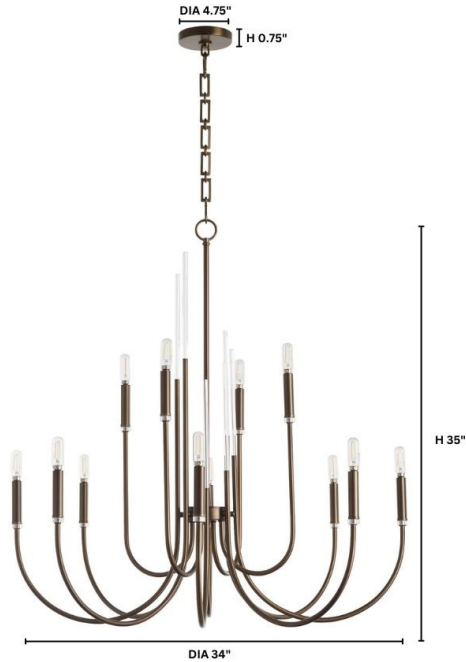

SUMMIT

6223-12-81

SUMMIT 12 Light Chandelier - Dark Brass

Project: _____
 Location: _____
 Fixture Type: _____
 Catalog #: _____

ADDITIONAL FEATURES: Rectangle Hinge Chain

PRODUCT DETAILS:

Sweeping curves and clear acrylic details give the Summit collection of lighting a distinct and contemporary aesthetic. A ring detail tops the slender stem with a cylindrical base that supports tiered U-shaped arms. Elegant and clean, the Summit 12, 8 or 6 light chandelier comes in dark brass or textured black. Add the clean, modern Summit chandelier to your home's living room, dining room, entryway, or bedroom design.

DETAILS	
FINISH:	Dark Brass
MATERIAL:	Steel Acrylic Spires
LOCATION:	Damp Listed

DIMENSIONS	
HEIGHT:	35.00"
DIAMETER:	34.00"

LIGHT SOURCE	
NUMBER OF SOCKETS:	12 Light
SOCKET BASE:	Candelabra Base Lamp
WATTAGE:	60 Watt

MOUNTING	
CANOPY:	H 0.75" x Dia 4.75"
CHAIN LENGTH:	8'
CHAIN FINISH:	Dark Brass
CORD LENGTH:	10'
CORD COLOR:	Clear

SHIPPING	
	Parcel
HEIGHT:	24.50"
LENGTH:	34.25"
WIDTH:	34.25"
WEIGHT:	25lbs

quorum

☎ (817) 626-5483
 📍 201 Railhead Rd, Fort Worth, TX 76106
 🌐 quoruminternational.com