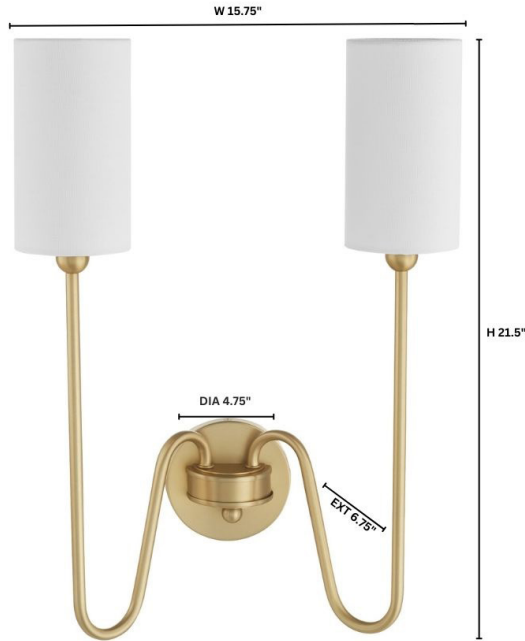

CHARLOTTE

597-2-80

CHARLOTTE 2 Light Wall Mount - Aged Brass

Project: _____
 Location: _____
 Fixture Type: _____
 Catalog #: _____

DETAILS	
FINISH:	Aged Brass
MATERIAL:	Steel
DIFFUSER MATERIAL:	White Linen Shade
LOCATION:	Damp Listed

DIMENSIONS	
WIDTH:	15.75"
HEIGHT:	21.50"
EXTENSION:	6.75"
SHADE:	
HEIGHT:	7.25"
DIAMETER:	4.00"

LIGHT SOURCE	
NUMBER OF SOCKETS:	2 Light
SOCKET BASE:	Candelabra Base Lamp
WATTAGE:	60 Watt

MOUNTING	
BACKPLATE:	Dia 4.75" x Ext 0.75"

SHIPPING	
HEIGHT:	8.50"
LENGTH:	19.50"
WIDTH:	15.50"
WEIGHT:	

PRODUCT DETAILS:

Tamara Day's signature style, "laid back luxe," comes to life in the Charlotte series of chandeliers, wall mounts, and vanity lights inspired by three homes on Charlotte Street. Tamara's trademark approach to design manifests in timeless silhouettes of a classically shaped frame modernized with subtle curves echoed by spherical details. Instinctive movement is exhibited by arms that round corners to connecting effortlessly to round backplates. Candelabra sockets are concealed by clear glass cylindrical shades that parallel enduring finishes of matte black or aged brass. The Charlotte wall mount comes in three options of 1, 2 or 3 light arrangements.