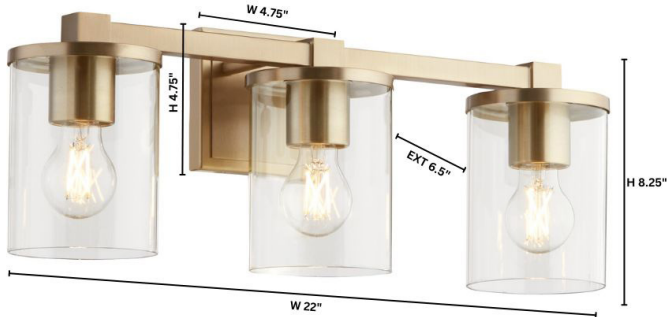

BOLTON

523-3-80

BOLTON 3 Light Vanity - Aged Brass

Project: _____
Location: _____
Fixture Type: _____
Catalog #: _____

DETAILS	
FINISH:	Aged Brass
MATERIAL:	Steel
DIFFUSER MATERIAL:	Clear Glass
LOCATION:	Damp Listed

DIMENSIONS	
WIDTH:	22.00"
HEIGHT:	8.25"
EXTENSION:	6.50"
SHADE:	
HEIGHT:	6.25"
DIAMETER:	4.75"

LIGHT SOURCE	
NUMBER OF SOCKETS:	3 Light
SOCKET BASE:	Medium Base Lamp
WATTAGE:	100 Watt
INPUT VOLTAGE:	120-277v

MOUNTING	
BACKPLATE:	H 4.75" x W 4.75" x Ext 0.75"

SHIPPING	
HEIGHT:	9.00"
LENGTH:	23.00"
WIDTH:	14.00"
WEIGHT:	9lbs

PRODUCT DETAILS:

The Bolton series of wall mounts and vanities offers crisp angles and clean details that ground the collection in a contemporary aesthetic. Clear glass cylindrical shades and options of aged brass or matte black support the overall modernity of the series. Combine options of 2, 3 or 4 light vanities with the 1 light wall mount for a cohesive look throughout your home.