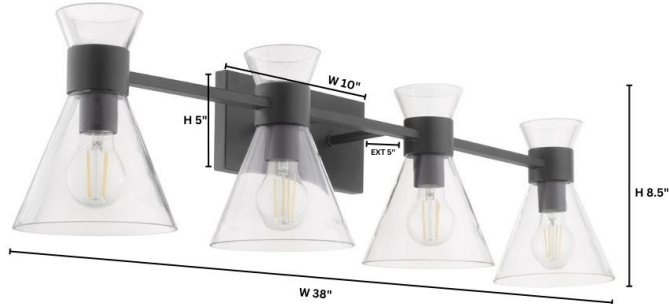

## BELDAR

5119-4-259

BELDAR 4 Light Clear Vanity - Matte Black

Project: \_\_\_\_\_  
Location: \_\_\_\_\_  
Fixture Type: \_\_\_\_\_  
Catalog #: \_\_\_\_\_

DETAILS	
FINISH:	Matte Black
MATERIAL:	Steel
DIFFUSER MATERIAL:	Clear Glass
LOCATION:	Damp Listed

DIMENSIONS	
WIDTH:	38.00"
HEIGHT:	8.50"
EXTENSION:	8.00"
<b>SHADE:</b>	
HEIGHT:	6.00"
DIAMETER:	6.50"

LIGHT SOURCE	
NUMBER OF SOCKETS:	4 Light
SOCKET BASE:	Medium Base Lamp
WATTAGE:	100 Watt
INPUT VOLTAGE:	120v-277v

MOUNTING	
BACKPLATE:	H 5.00" x W 10.00" x Ext 0.75"
CENTER OF BACKPLATE TO BOTTOM:	2.50"
CENTER OF BACKPLATE TO TOP:	2.50"

SHIPPING	
HEIGHT:	13.00"
LENGTH:	36.25"
WIDTH:	8.75"
WEIGHT:	

### PRODUCT DETAILS:

Classic cone-shaped glass shades are echoed by a fluted top that is secured to a contemporary, linear frame by a wide cylindrical collar. Geometric overtones prevail in the Beldar series of lighting, giving the collection a supremely modern appeal. Choose from options of opal or clear glass shades and matte black or aged brass finishes. Update your bathroom, vanity, kitchen, dining room or hallway with the versatile design of the Beldar family.