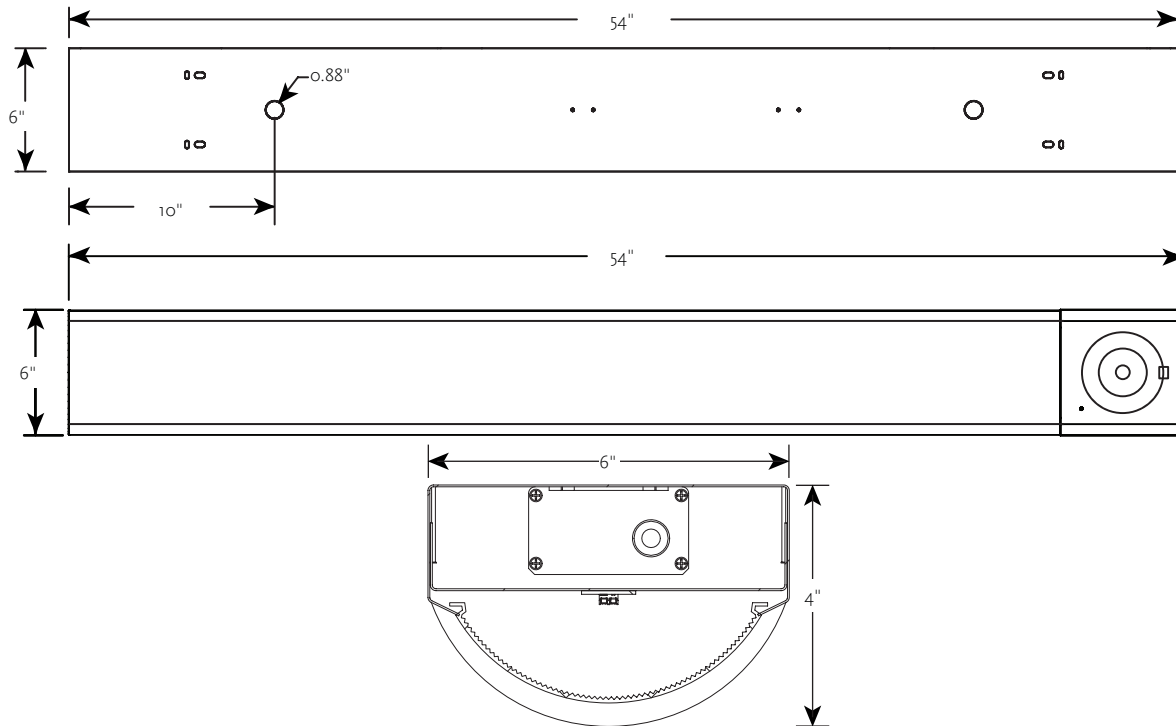

PCISW - LED SERIES

LED Stairwell Luminaire

Specifications:

Features:

- Energy saving luminaire with integrated occupancy controls
- Long-life 50,000 hour LEDs at L70 for reduced maintenance
- 5000 Lumens
- Occupancy controlled dimming of the LEDs increases energy savings while maintaining base light levels in stairwells at all times
- White aluminum body provides excellent heat dissipation
- Tool-less access to ballast electrical components for ease of maintenance
- Fail safe operation switches light level to 100% if sensor is damaged
- Occupancy sensor has a 360° coverage area at a height of 10 ft and a 2:1 radius to height ratio coverage pattern
- Step dimming driver
- Universal input voltage 120-277 VAC, 50/60Hz

Compliances:

PCISW – LED Series are built to UL 1598 and 2108 standards, and bear appropriate CSA labels. Damp location labeling is standard.

Dimensions:

Images:

Warranty:

5 year warranty (Terms and Conditions Apply)

Catalog number:

Base	Lamp Type	Size	Color Temperature
PCISW	LED	4 - 4'	35K - 3500K

PCISW - LED SERIES

LED Stairwell Luminaire

Photometric Data:

PCISW-LED-4-35K	
Fixture Lumens	5726
Watts	50.40
Mounting	SURFACE
Shielding Angle	0° = 90 90° =90
Spacing Criterion	0° =1.19 90° =1.28
Luminous Option (LxWxH)	4.00' x 0.38' x 0.17'

INDOOR CANDELA PLOT