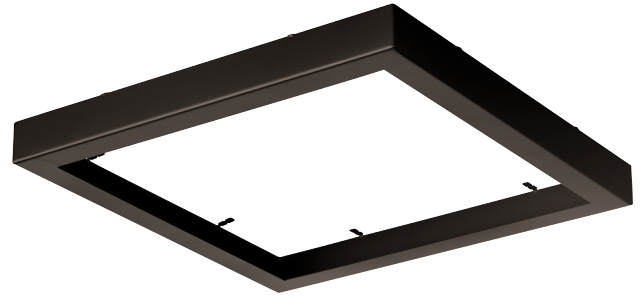

Project: _____

Fixture Type: _____

Location: _____

Contact: _____

P860054-020

Everlume

You'll never have to sacrifice function for style with this Edgelit square trim ring. The ring is coated in a handsome antique bronze finish for a modern aesthetic. The trim ring is easy to install in both residential and commercial settings.

- Easy to install in both residential and commercial settings.
- The accessory fuses both form and function into one versatile design.
- Features a handsome antique bronze finish for a modern aesthetic.
- Excellent for use in closets, hallways, stairways, or kitchens.
- Perfect for transitional, modern, contemporary, or luxury settings.
- Measures 11-inch width by 1.1-inch height.
- Weighs 0.91lbs.
- Includes installation instructions and mounting hardware.
- Progress Lighting products are designed for exceptional quality, reliability, and functionality.

Category: Close-to-Ceiling
Finish: Antique Bronze (Painted)
Construction: Steel Construction

MOUNTING	ADDITIONAL INFORMATION
Cover fixture mounted	1-year Limited Warranty

Square: 11 in
Height: 1-1/8 in