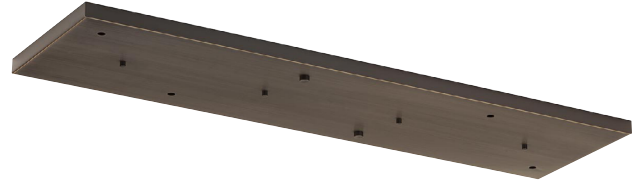

DATE: _____ TYPE: _____

NAME: _____

PROJECT: _____

P860005-020

Accessory Canopy

Progress Lighting's canopy accessory offers a convenient way to mount groupings of pendants. This rectangle pendant accessory allows for the hanging of six pendants off of one outlet box. Pendants can be hung straight or staggered. The maximum pendant width for six pendants is 8" each.

Width: 40"
Height: 1"
Depth: 11"

- Six-Light Linear pendant canopy.
- Allows for the hanging of six pendants off of one outlet box
- Antique Bronze finish
- Can be mounted staggered or in line.
- Maximum pendant width for six lights is 8" each.

Category: Accessories

Finish: Antique Bronze (painted)

Construction: Steel construction

MOUNTING	ADDITIONAL INFORMATION
<p>Ceiling mounted</p> <p>Mounting strap for outlet box included</p> <p>Canopy covers a standard 4" octagonal recessed outlet box</p> <p>40" W., 1" ht., 11" depth</p>	<p>1 year limited warranty</p>