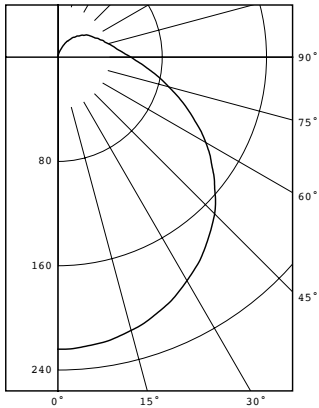

Photometrics:

P7249-0930K9

ELECTRICAL DATA	P7249-0930K9
Input Voltage	120 V
Input Frequency	60 Hz
Input Current	0.181 A
Input Power	21.7
Power Factor	>0.90
THD	<20%
EMI Filtering	FCC 47CFR Part 15, Class B
Operating Temperature	-30 °C to 30°C
Dimming	Yes*
Over-voltage, over-current, short-circuit protected	
*See Dimming Notes for more information	

P7249-0930K9
LED Light Engine: 3000 K 90 CRI
System Wattage: 21.7
Fixture delivered lumens: 1027
Fixture Efficacy: 47.3
Spacing Criteria: 1.0

ZONAL LUMEN SUMMARY

ZONE	LUMENS	%LUMINAIRE
0-30	178	17.3
0-40	296	28.9
0-60	556	54.2
0-90	836	81.4
90-120	130	12.6
90-130	156	15.2
90-150	185	18
90-180	191	18.6
0-180	1027	100