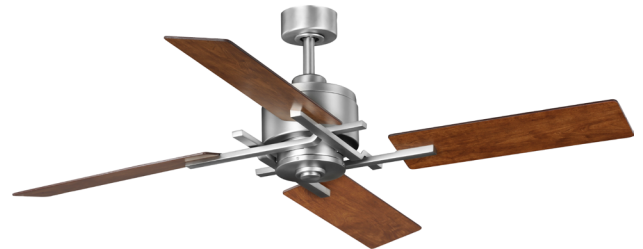

Bedwin

 Ceiling Mounted • Dry Location Listed **PROGRESS LED**

Description:

Recall charming, rustic lattice work with this farmhouse-inspired ceiling fan. Four rough hewn plywood blades take center stage in the design. With a beautiful antique nickel finish, this ceiling fan is sure to help transform any living space into a cool paradise of relaxation.

Specifications:

- Four rough hewn plywood blades take center stage in the design.
- With a beautiful antique nickel finish, this ceiling fan is sure to help transform any living space into a cool paradise of relaxation.
- Recall charming, rustic lattice work with this farmhouse-inspired ceiling fan.
- Ideal for any living room, great room, or bedroom.
- Perfect for farmhouse and rustic settings.
- Measures 56-inch width by 15-3/8-inch height.
- Light kit not included
- Light kit adaptable.
- Remote control included.
- Includes installation instructions and mounting hardware.
- Progress Lighting products are designed for exceptional quality, reliability, and functionality.
- Canopy covers a standard 4" recessed outlet box: 5.13 in W., 2.19 in ht., 5.13 in depth
- 80 in of wire supplied

Performance:

Input Voltage	120 V
Input Frequency	60 Hz
Warranty	Limited Lifetime Warranty
Labels	cULus Dry Location Listed
	DC motor

P250024-081

Dimensions:

Diameter: 56 in
Height: 15-3/8 in

ENERGYGUIDE

**Estimated
Yearly Energy Cost**