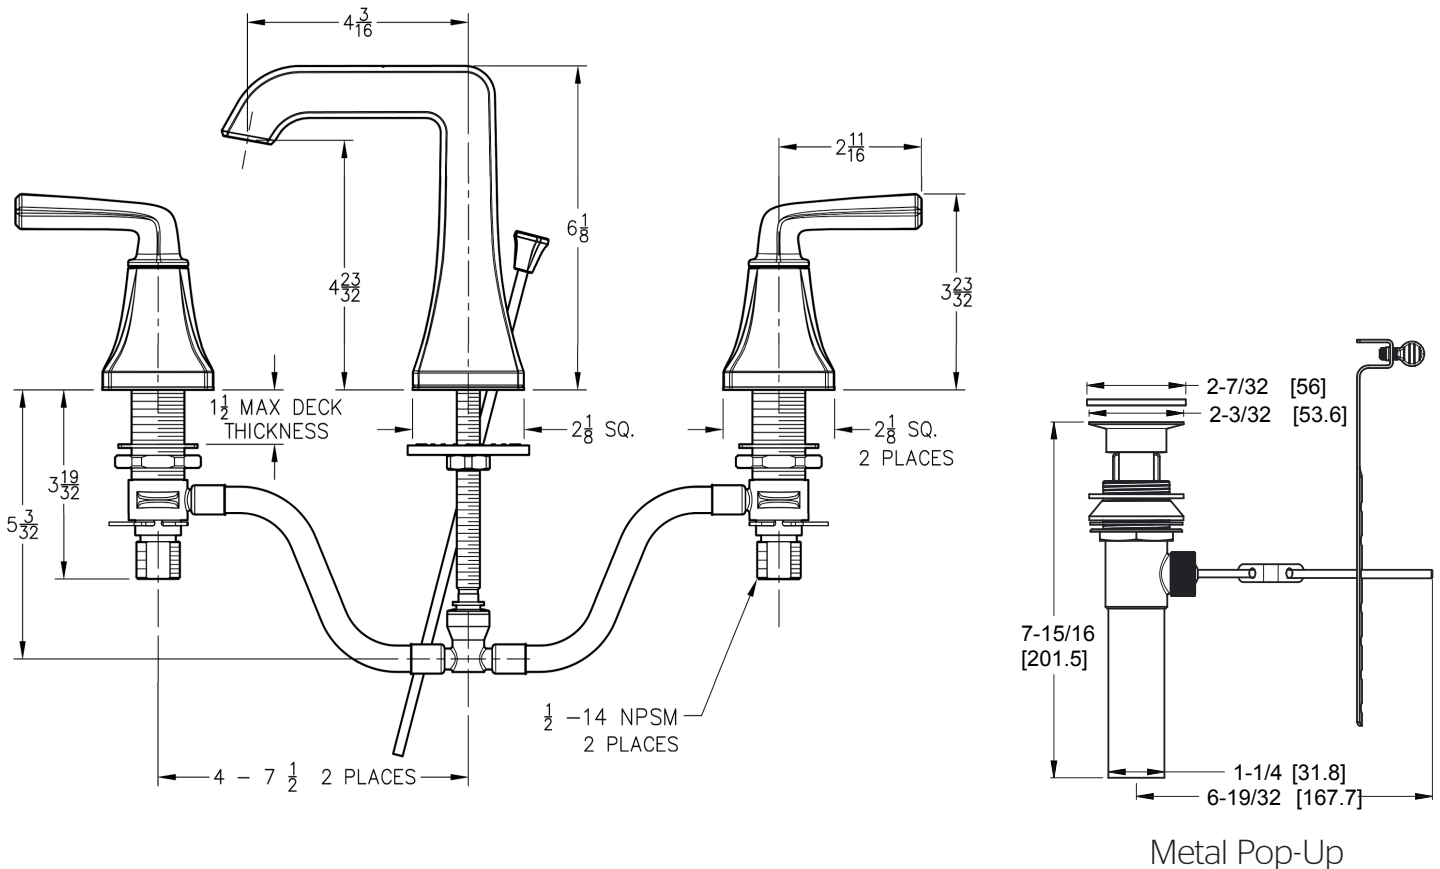

Park Avenue™ 8"-15" Widespread Lavatory Faucet

- LG49-FE0BG Finish(BG)
- LG49-FE0C Finish(C)
- LG49-FE0D Finish(D)
- LG49-FE0K Finish(K)
- LG49-FE0Y Finish(Y)

Specifications

- Pforever Seal™

Features

- 1.2 GPM Flow Rate
- Quick Connect Installation
- Metal Pop-Up Drain
- Fixed Hubs
- PVD Finish (K Finish Only)
- Pforever Seal™ Ceramic Disc Valves
- Limited Lifetime Warranty

Code Compliance

Pfister products are designed and manufactured in compliance with the following standards and codes:

- IAPMO Certified to ASME A112.18.1/CSA B125.1
- EPA WaterSense Certified
- NSF/ANSI/CAN61:Q≤1
- CEC Certified/CALGreen compliant
- ADA Compliant - ANSI A117.1 (Lever Handles Only)

Dimensions

Ø1-1/4 Min to Ø1-1/2 Max. Deck Hole Openings