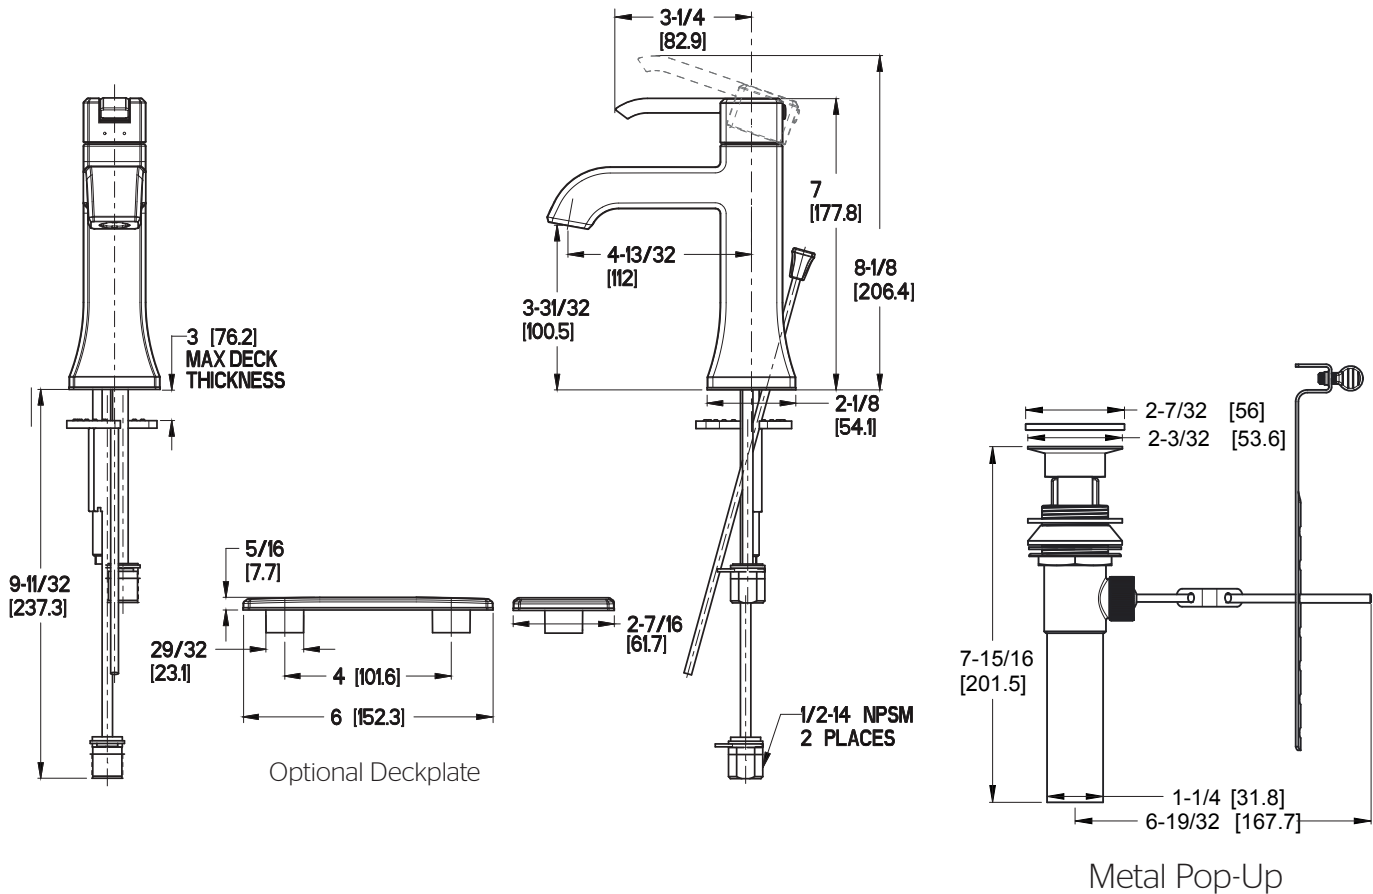

Park Avenue™ Single Control Lavatory Faucet

- LG42-FE0BG Finish(BG)
- LG42-FE0C Finish(C)
- LG42-FE0D Finish(D)
- LG42-FE0K Finish(K)
- LG42-FE0Y Finish(Y)

Specifications

- All Metal Construction
- Pforever Seal

Features

- 1.2 GPM Flow Rate
- Metal Pop-Up Drain
- 1 or 3-Hole Installation; Deck Plate or Single Hole Mounting Option
- Optional Deckplate, Order 960-204*
- Limited Lifetime Warranty

Code Compliance

Pfister products are designed and manufactured in compliance with the following standards and codes:

- IAPMO Certified to ASME A112.18.1/CSA B125.1
- NSF/ANSI/CAN61:Q≤1
- CEC Certified/CALGreen compliant
- EPA WaterSense Certified
- ADA Compliant - ANSI A117.1 (Lever Handle Only)

Dimensions

Ø1 Min to Ø1-1/2 Max. Deck Hole Openings