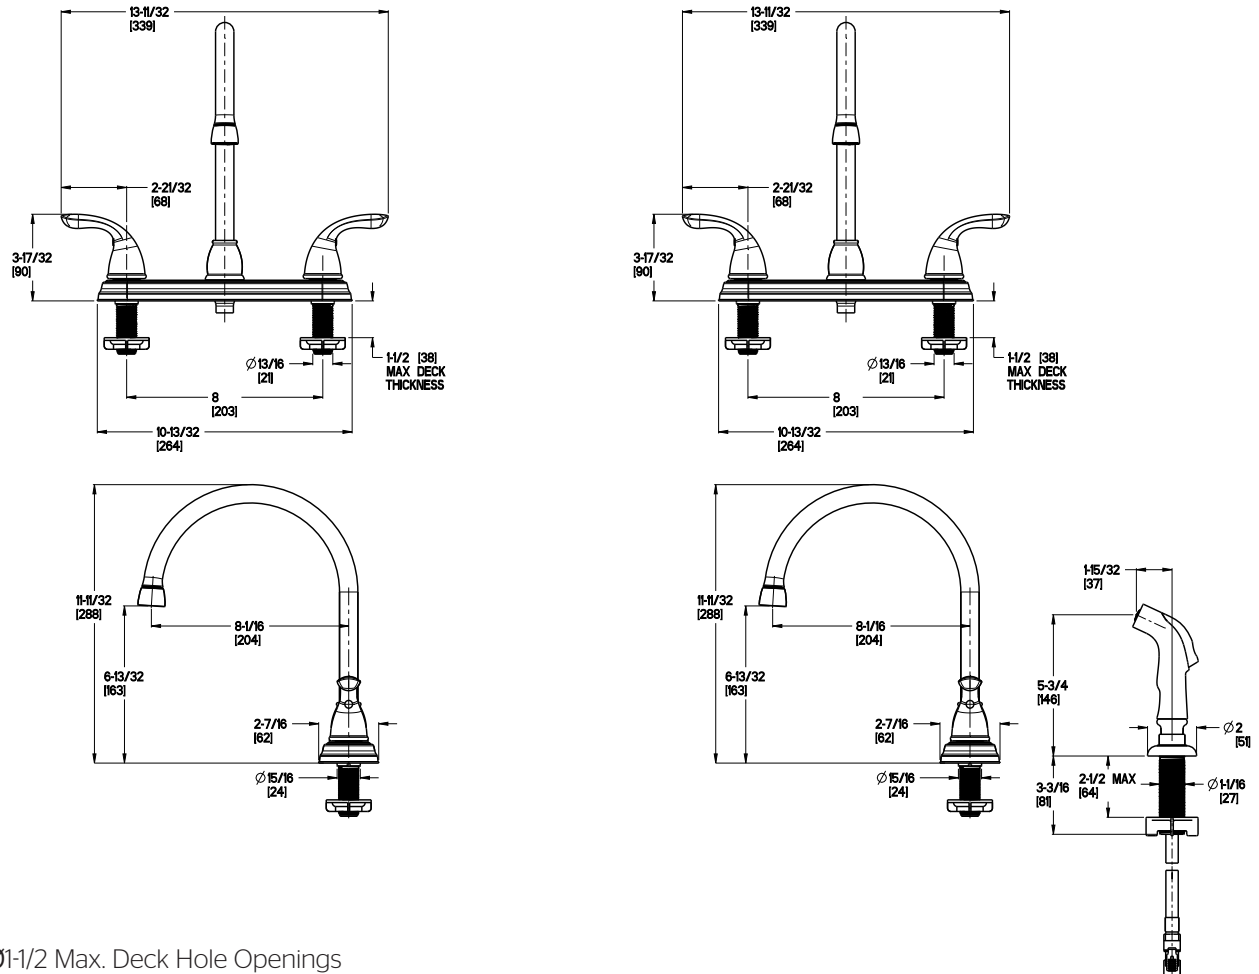

Pfirst Series™ Kitchen Faucet

- G136-2000 Finish(CC)
- G136-200S Finish(SS)
- G136-5000 Finish(CC)
- G136-500S Finish(SS)

Specifications

Features

- 1.8 GPM Flow Rate
- Lever Handle
- 3-Hole Installation (200* Only)
- 4-Hole Installation (500* Only)
- High Arc Spout
- Includes Matching Side Spray (500* Only)
- Chrome Side Spray (5000 Only)
- Stainless Steel Side Spray (500S Only)
- Pforever Seal Ceramic Disc Valves
- Pforever Warranty®

Code Compliance

Pfister products are designed and manufactured in compliance with the following standards and codes:

- IAPMO Certified
- CSA B125 Certified
- ASME A112.18.1
- NSF 61/9 Annex G (Low lead)
- Cal Green Compliant
- ADA Compliant-ANSI A117.1 (Lever handles only)

Dimensions

ϕ 1-3/8 Min to ϕ 1-1/2 Max. Deck Hole Openings