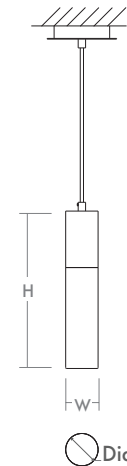

SPIRIT Pendant
3-69-xx

oxygen

FIXTURE TYPE _____

LOCATION _____

PROJECT _____

DATE _____

-40 Aged Brass

-6 White

-15 Black

-24 Satin Nickel

LIGHT SOURCE	1 x 6.1W LED, 3000K, CRI 90
LUMINAIRE POWER	7.2W at 120V
RATED LIFE	60000 hr RL
OPTIONAL COLOR TEMPERATURES	2700K, 3500K, 4000K
LUMEN OUTPUT	Delivered: 298 lm (LM-79)
INPUT VOLTAGE	120V to 277V AC, 50/60Hz
DRIVER OUTPUT	180mA, 7.6W max power
DIMMING	TRIAC and ELV dimming at 120V AC; 0-10V dimming, 100% to 1% current output
CONSTRUCTION	Cold Rolled Steel Canopy
DIFFUSER	- Clear Bubble Glass
FINISHES	White (-6), Black (-15), Satin Nickel (-24), Aged Brass (-40)
MOUNTING	4" Octagonal J-Box*, 4" Square J-Box* with a single device mud ring * Deep J-Box (Required to house driver)
STANDARDS	UL Damp listed, Conforms to UL STD 1598, Certified CAN/CSA STD C22.2 No 250.0.

DIMENSIONS

W. Fixture: 2.75"
H. Fixture: 13.875"
Supplied with 10 ft braided cord

Order example for standard fixture:

3-69-15 (x- Voltage - xxx-Sequence # - xx-Finish)

3: 120V to 277V

Order example for optional color temperatures: **3-69-2715**