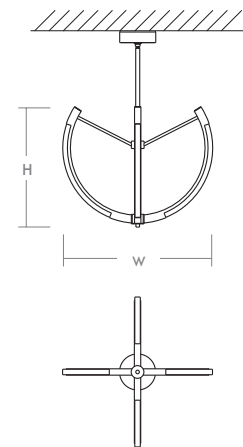

UTOPIA Pendant
3-6141-xx

oxygen

FIXTURE TYPE _____ LOCATION _____
PROJECT _____ DATE _____

-15 Black

-24 Satin Nickel

LIGHT SOURCE	LED Arrays, 3000K, CRI 90
LUMINAIRE POWER	63.1W at 120V
RATED LIFE	50000 hr RL
OPTIONAL COLOR TEMPERATURES	3000K Only
LUMEN OUTPUT	Delivered: 2401 lm (LM-79)
INPUT VOLTAGE	120V AC, 50/60Hz
DRIVER OUTPUT	24Vdc Constant Voltage, 3.2A max current
DIMMING	TRIAC Dimming (Forward Phase, Magnetic Low Voltage)
CONSTRUCTION	Cold Rolled Steel Housing and Canopy
DIFFUSER	- Matte White Acrylic
FINISHES	Black (-15), Satin Nickel (-24)
MOUNTING	4" Octagonal J-Box
STANDARDS	ETL Damp listed, Conforms to UL STD 1598, Certified CAN/CSA STD C22.2 No 250.0.

DIMENSIONS

Dia. Canopy: 6.69"
W. Fixture: 28.00"
H. Fixture: 22.375"
Supplied with 2-8", 2-12", and 3-16" stems to customize hanging height

Note: Canopy swivel allows up to a 22° slope

Order example for standard fixture:
3-6141-24 (x- Voltage - xxx-Sequence # - xx-Finish)
3: 120V Only