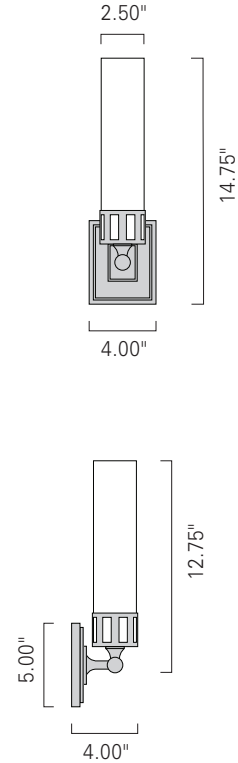

Astor Sconce - 9651 Chrome (CH) Shiny Opal (SO)

**IN** **LED** **ADA**

Product Name / Model / Dimensions			Finish Options	Glass	Lamping Options
Astor Sconce - 9651			<b>Standard</b> Brushed Nickel (BN) Polished Nickel (PN) Chrome (CH)	<b>Standard</b> Shiny Opal Glass (SO)  11H X 2 1/2 W	<b>Standard</b> Incandescent (IN) (1) 60W max medium base T-10 Edison  <b>Optional</b> LED (LED) 1728lm 3000K CCT ELV dimmable
Height	Width	Projection			
14.75"	4.00"	4.00"			
Backplate					
Height	Width				
5.00"	4.00"				

5\_2016

Astor Double Sconce  
9652-PN-SO

Astor Flush Mount\*  
9653-PN-SO  
\*(available in LED only)