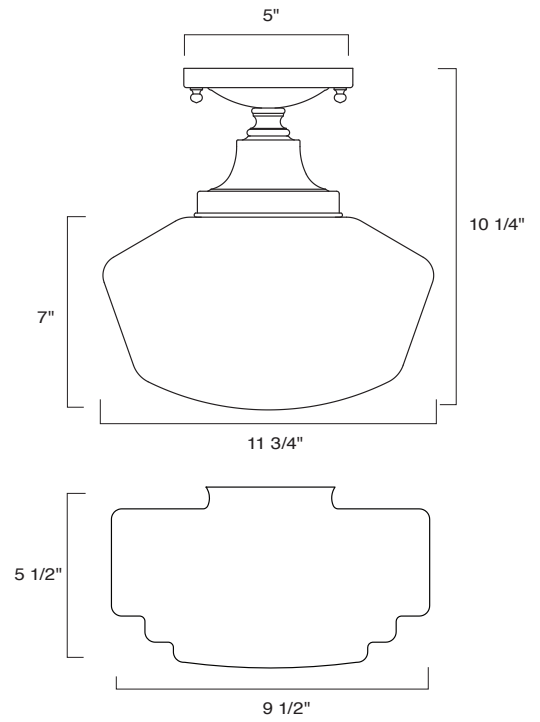

Norwell Lighting

Product Name **Schoolhouse**
 Model Number **5361F**
 Project Name _____
 Fixture Type _____ Quantity _____

Schoolhouse
5361F-PN-CL
Polished Nickel (PN)
Clear Glass (CL)

Schoolhouse
5361F-OB-CL
Oil Rubbed Bronze (OB)
Clear Glass (CL)

Schoolhouse
5361F-OB-ST
Oil Rubbed Bronze (OB)
Stepped Glass (ST)

Schoolhouse
5361F-BN-SO
Brushed Nickel (BN)
Shiny Opal (SO)

Product Name / Model / Dimensions			Finish Options	Glass Options	Lamping Options
Schoolhouse - 5361F			Standard Brushed Nickel (BN) Oil Rubbed Bronze (OB) Polished Nickel (PN)	Standard Clear Glass (CL) Shiny Opal (SO) Stepped (ST)	Standard Incandescent (1) 100 Watt Edison
Glass	Height	Width			
Clear or Shiny Opal	10 1/4"	11 3/4"			
Stepped	10 1/4"	9 1/2"			
Canopy 5" diameter					