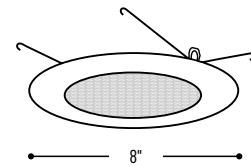

### PRODUCT IMAGES AND DIMENSIONS

NT-22

NT-22BZ

NT-22G

NT-22N

## 6" Albalite Lens with Metal Trim

Catalog No. \_\_\_\_\_

**NT-22** = Albalite Lens with White Metal Trim

**NT-22BZ** = Albalite Lens with Bronze Metal Trim

**NT-22G** = Albalite Lens with Gold Metal Trim