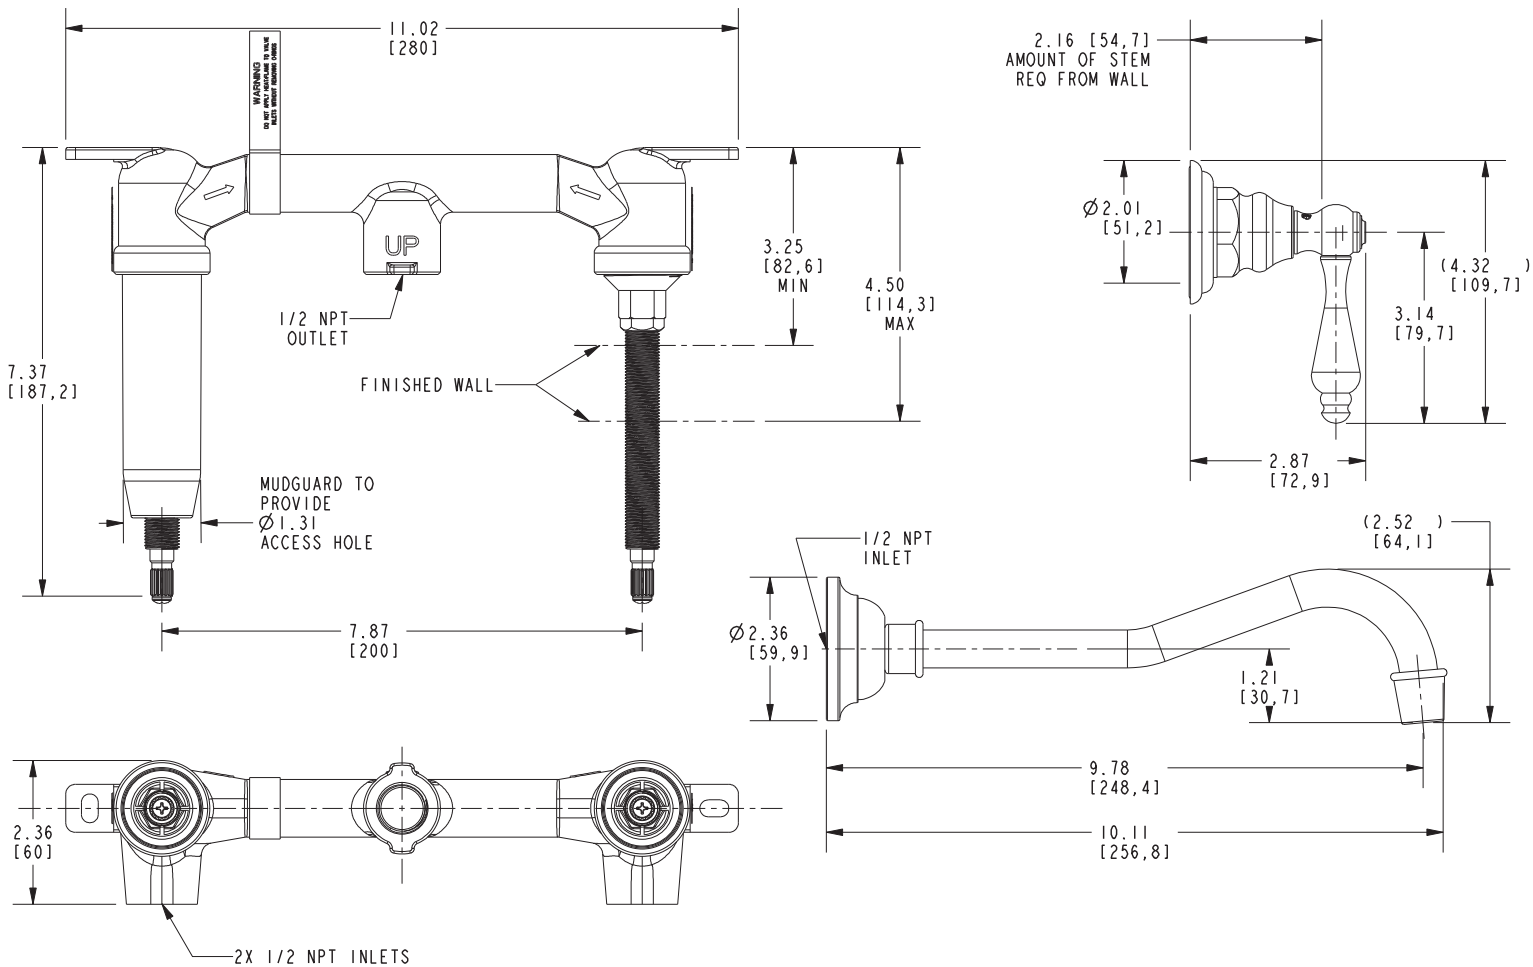

CHESTERFIELD

Features

- Solid brass construction
- 9-3/4" (24.8 cm) spout reach (wall-to-center)
- 1/2" NPT spout inlet fitting
- Rough valve incorporates a brass valve body assembly
- Rough valve incorporates quarter-turn washerless ceramic disc valve cartridges
- Intended for use with Newport Brass rough valve as specified (Required Accessory)
- ADA Compliant
- 1.2 GPM (4.5 LPM) Max

Required Accessory

Application	Wall Lavatory Rough Valve
Description	2-Cartridge Assembly
Inlet/Outlet Size	1/2"
Part Number	1-532U
Image	

Product Specification Add "Color / Finish" suffix to Model number, below.

The Wall-Mounted Lavatory Faucet shall be made of solid brass construction. Wall-Mounted Lavatory Faucet shall incorporate lever handles and a 9-3/4" (24.8 cm) spout (wall-to-center) that incorporates a 1/2" NPT inlet fitting. Rough valve shall incorporate a brass valve body assembly and quarter-turn washerless ceramic disc valve cartridges. Wall-Mounted Lavatory Faucet shall be Newport Brass Model 3-944L/_____ and Newport Brass rough valve shall be 1-532U.

3-944L

Product dimensions are provided for reference only. For specific product installation guidelines, please reference the installation instructions of the product being installed.

Chesterfield Wall-Mounted Lavatory Trim 3-944L