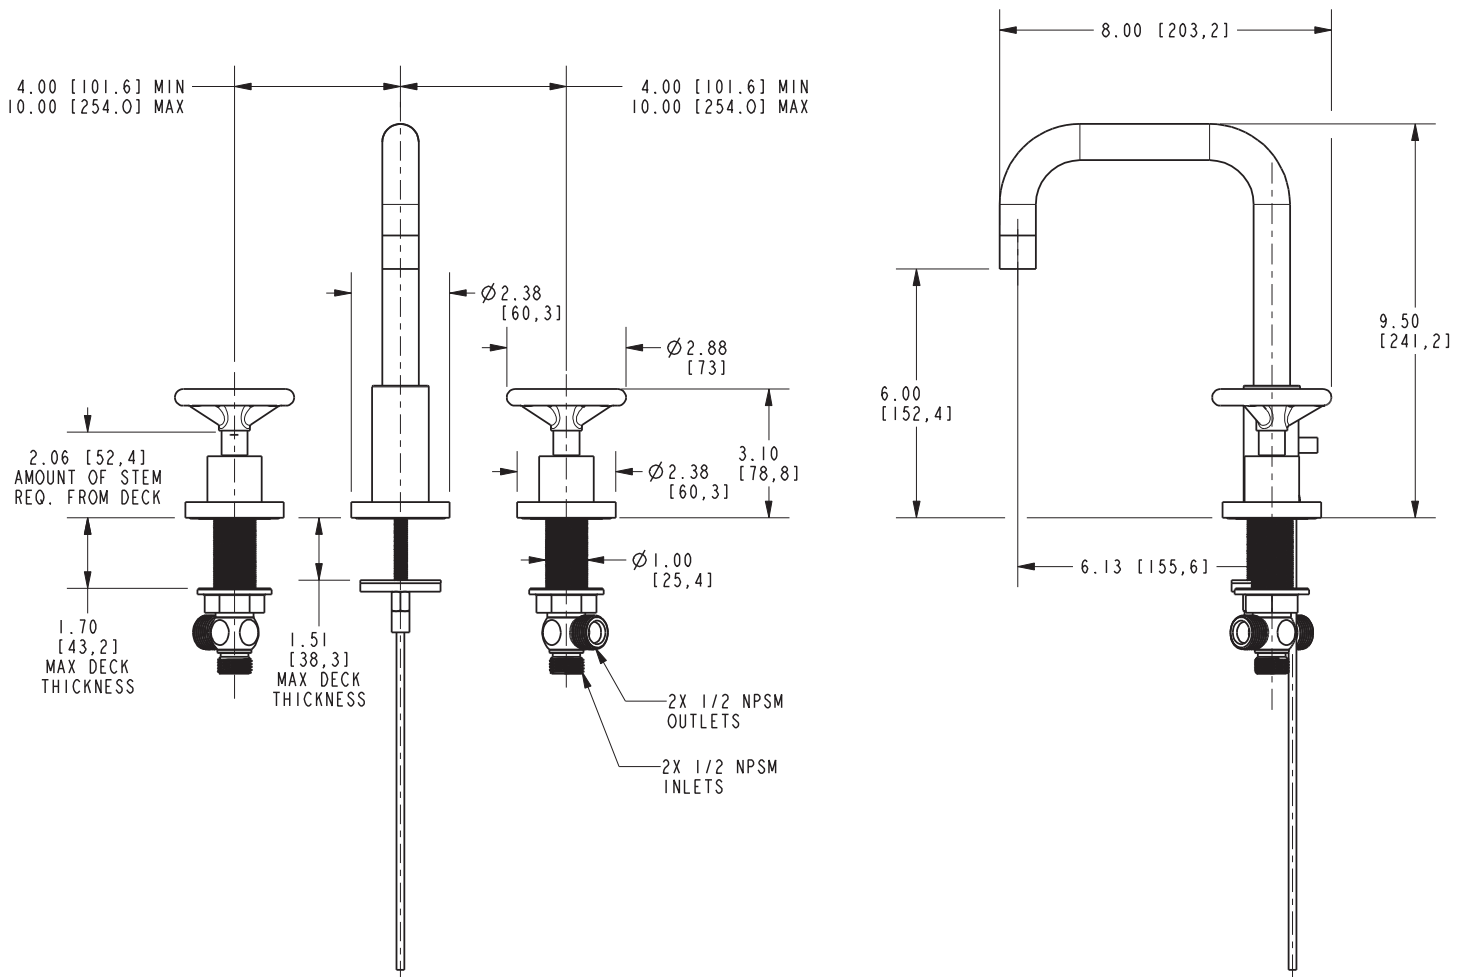

**Features**

- Solid brass construction
- Brass valve bodies
- Quarter-turn washerless ceramic disc valve cartridges
- Spout assembly with integral supply hoses
- Pop-up drain with tailpiece
- 6.00" (15.2 cm) spout height at outlet
- 6.13" (15.6 cm) spout reach (c-c)
- For 8" (20.3 cm) centers - Maximum 20" (50.8 cm)
- 1.2 GPM (4.5 LPM) Max

**Product Specification** Add "Color / Finish" suffix to Model number, below.

The two-handle Widespread Lavatory Faucet shall be made of solid brass construction. Faucet shall incorporate a spout assembly with integral supply hoses and feature brass valve bodies with quarter-turn washerless ceramic disc valve cartridges. Faucet shall have a 1.2 gallon (4.5 liter) per minute maximum flow rate. Product shall be for 8" (20.3 cm) centers - Maximum 20" (50.8 cm). Product shall incorporate a 6.00" (15.2 cm) spout height at outlet and a 6.13" (15.6 cm) spout reach (c-c). Faucet shall include a pop-up drain with tailpiece and incorporate 3-spoke circular handles. Widespread Lavatory Faucet shall be Newport Brass Model 2950/\_\_\_\_.

## PRODUCT DIMENSIONS *(Units are in inches)*

Product Dimensions are provided for reference only. For specific product installation guidelines, please reference the Installation Instructions of the product being installed.