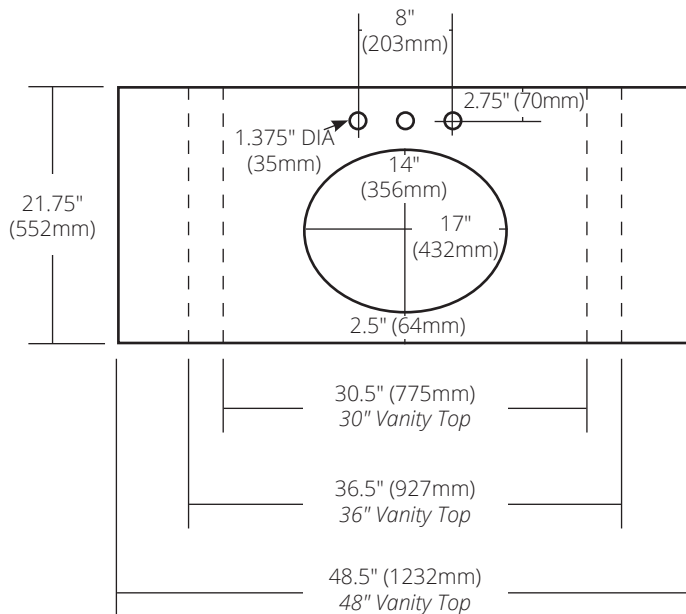

SPECIFICATIONS

NATIVESTONE® VANITY TOP

ALL SIZES - CLASSIC WITH 8" WIDESPREAD CUTOUT

NativeStone Collection

TOP VIEW

30" Vanity Top

30.5"w x 21.75"d x 1.18"h (775mm x 552mm x 30mm)

NSV30-AO Ash
 NSV30-CO Charcoal
 NSV30-EO Earth
 NSV30-PO Pearl
 NSV30-SO Slate

36" Vanity Top

36.5"w x 21.75"d x 1.18"h (927mm x 552mm x 30mm)

NSV36-AO Ash
 NSV36-CO Charcoal
 NSV36-EO Earth
 NSV36-PO Pearl
 NSV36-SO Slate

48" Vanity Top

48.5"w x 21.75"d x 1.18"h (1232mm x 552mm x 30mm)

NSV48-AO Ash
 NSV48-CO Charcoal
 NSV48-EO Earth
 NSV48-PO Pearl
 NSV48-SO Slate

IMPORTANT

DO NOT use tape or other adhesives on NativeStone as it may remove the sealer.

Due to the handcrafted nature of this product, it will vary in finish, texture, and other details. Dimensions may vary up to ¼" (6mm).