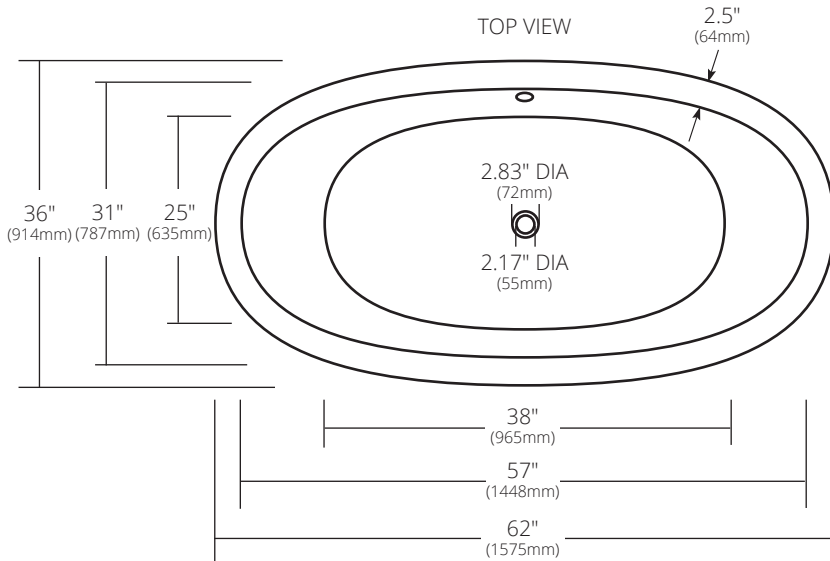

SPECIFICATIONS

**62" AVALON**

NativeStone® Collection

- NST6236-A Ash
- NST6236-C Charcoal
- NST6236-E Earth
- NST6236-O Ocean
- NST6236-P Pearl
- NST6236-S Slate

**PRODUCT DETAILS**

- 62" x 36" x 21" OD (1575mm x 914mm x 533mm)
- 2.17" (55mm) drain opening
- 2.36" (60mm) overflow hole
- Capacity: 65 gallons
- Weight: 550lbs
- Handcrafted from sustainable NativeStone
- Sealed with NativeStone Shield™

**INSTALLATION**

- Freestanding bathtub

**COORDINATING PRODUCTS**

- Push to Seal Bath Waste & Overflow: DR290

**STANDARDS COMPLIANCE**

- UPC/cUPC compliant

**IMPORTANT**

Do NOT use tape or other adhesives on NativeStone as it may remove the sealer.

Due to the handcrafted nature of this product, it will vary in finish, texture, hammering, and other details. Dimensions may vary up to 1/4" (6mm). We strongly recommend waiting for the actual product before making any installation cuts.