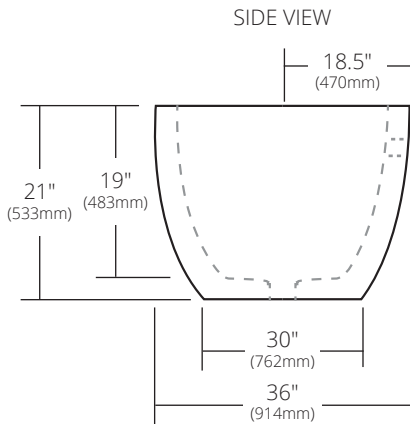

SPECIFICATIONS

**62" AVALON**

NativeStone® Collection

- NST6236-A Ash
- NST6236-C Charcoal
- NST6236-E Earth
- NST6236-O Ocean
- NST6236-P Pearl
- NST6236-S Slate

**PRODUCT DETAILS**

- 62" x 36" x 21" OD (1575mm x 914mm x 533mm)
- 2.17" (55mm) drain opening
- 2.36" (60mm) overflow hole
- Capacity: 65 gallons
- Weight: 550lbs
- Handcrafted from sustainable NativeStone
- Sealed with NativeStone Shield™

**INSTALLATION**

- Freestanding bathtub

**COORDINATING PRODUCTS**

- Push to Seal Bath Waste & Overflow: DR290

**STANDARDS COMPLIANCE**

- UPC/cUPC compliant

**IMPORTANT**

Do NOT use tape or other adhesives on NativeStone as it may remove the sealer.

Due to the handcrafted nature of this product, it will vary in finish, texture, hammering, and other details. Dimensions may vary up to 1/4" (6mm). We strongly recommend waiting for the actual product before making any installation cuts.