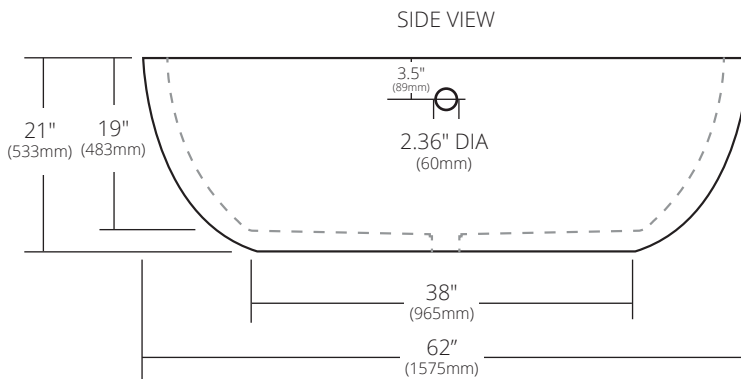

SPECIFICATIONS

**62" AVALON**

NativeStone® Collection

- NST6236-A Ash
- NST6236-C Charcoal
- NST6236-E Earth
- NST6236-O Ocean
- NST6236-P Pearl
- NST6236-S Slate

**PRODUCT DETAILS**

- 62" x 36" x 21" OD (1575mm x 914mm x 533mm)
- 2.17" (55mm) drain opening
- 2.36" (60mm) overflow hole
- Capacity: 65 gallons
- Weight: 550lbs
- Handcrafted from sustainable NativeStone
- Sealed with NativeStone Shield™

**INSTALLATION**

- Freestanding bathtub

**COORDINATING PRODUCTS**

- Push to Seal Bath Waste & Overflow: DR290

**STANDARDS COMPLIANCE**

- UPC/cUPC compliant

**IMPORTANT**

Do NOT use tape or other adhesives on NativeStone as it may remove the sealer.

Due to the handcrafted nature of this product, it will vary in finish, texture, hammering, and other details. Dimensions may vary up to 1/4" (6mm). We strongly recommend waiting for the actual product before making any installation cuts.