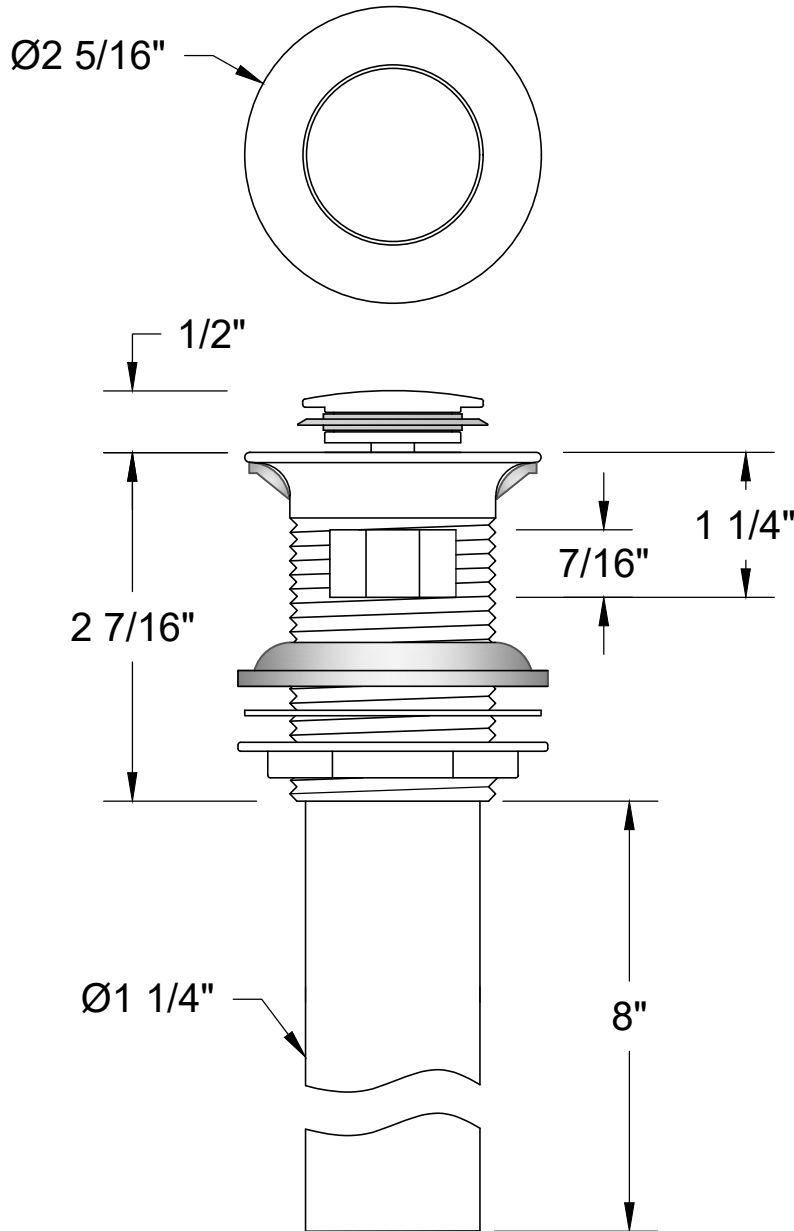

MT741

EZ-CLICK™ SOFT TOUCH ROUND LAVATORY DRAIN WITH OVERFLOW

SPECIFICATION SHEET

- FEATURES EZ-CLICK™ SOFT TOUCH POP-UP MECHANISM
- FOR USE WITH Ø1 1/2" DRAIN OPENING
- INTENDED FOR SINKS WITH OVERFLOW
- Ø1 1/4" TAILPIECE IS REMOVABLE
- ENTIRE DRAIN AND TAILPIECE ARE FINISHED FOR EXPOSED APPLICATIONS
- LIFETIME WARRANTY ON POP-UP MECHANISM
- MT326TP - Ø1 1/4" x 12" TAILPIECE (SOLD SEPARATELY)
- MT328SJ - Ø1 1/4" x 8" SLIP JOINT EXTENSION (SOLD SEPARATELY)