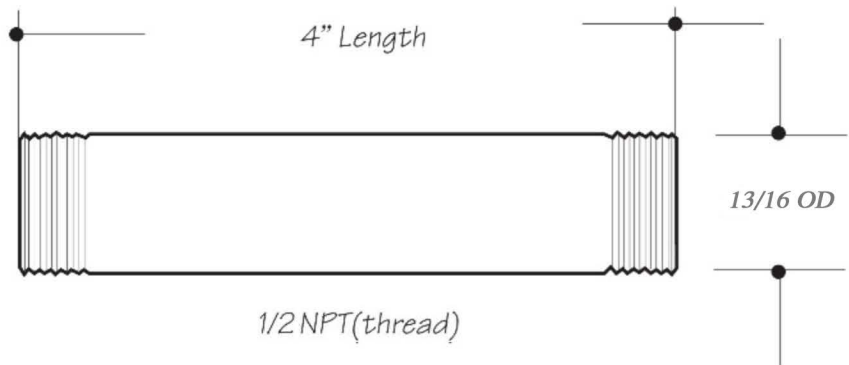

### DIMENSIONS

***This model offers you the following features & benefits:***

- Plated Brass Nipple
- 1/2" IPS Pipe Nipple both ends threaded
- Available in 21 finishes
  - CPB - Polished Chrome
  - SC - Satin Chrome
  - PN - Polished Nickel
  - BRN - Brushed Nickel
  - PEW - Pewter
  - PRN - Pearl Nickel
  - AB - Antique Brass
  - SB - Satin Brass
  - PVD - Polished Brass
  - WB - Weathered Brass
  - WCP - Weathered Copper
  - ACP - Antique Copper
  - PCP - Polished Copper
  - ORB - Oil Rubbed Bronze
  - VB - Venetian Bronze\*
  - PVDBB - Brushed Bronze
  - TB - Tuscan Brass
  - MB - Matte Black
  - FG - French Gold
  - GPB - Polished Gold
  - SG - Satin Gold