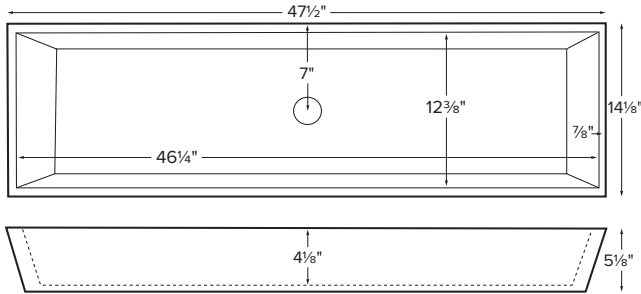

Petra 5

Petra 5 is a single-drain vessel style sink.
For dual drain, see Petra 6, MTCS-743.

MODEL 732
47.5" x 14.125" x 5.125" Bowl: 46.25" x 12.375"
VESSEL STYLE or UNDERMOUNT
SculptureStone®
67 lbs / 30 kg

Due to its handcrafted nature, always measure sink on-site to ensure cut-out accuracy.

When ordered as undermount, 1/2" x 3/8" lip detail accommodates most undermount clips (shown right).

ORDERING AND INSTALLATION