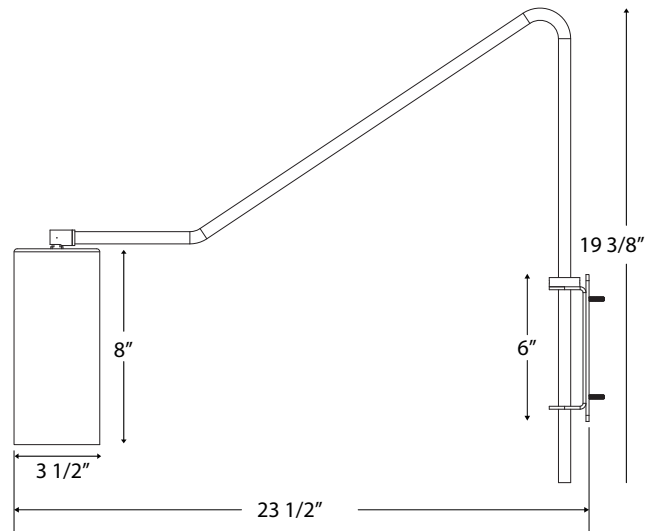

Shipping:

At Montclair Light Works we proudly manufacture, assemble, and ship your lamp within 3 weeks from our factory in Montclair CA.