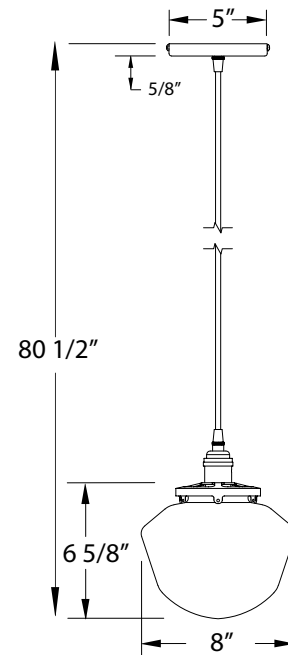

Shipping:

At Montclair Light Works we proudly manufacture, assemble, and ship your lamp within 3 weeks from our factory in Montclair CA.