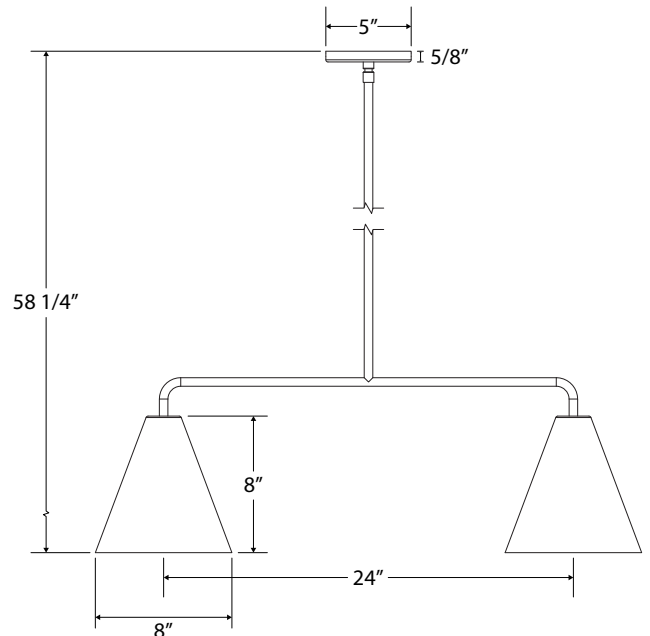

Shipping:

At Montclair Light Works we proudly manufacture, assemble, and ship your lamp within 3 weeks from our factory in Montclair CA.