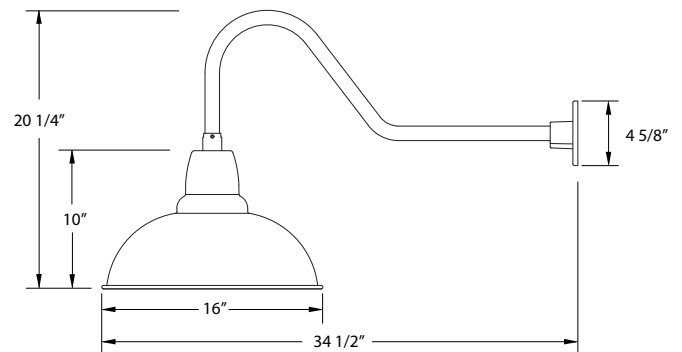

Shipping:

At Montclair Light Works we proudly manufacture, assemble, and ship your lamp within 3 weeks from our factory in Montclair CA.