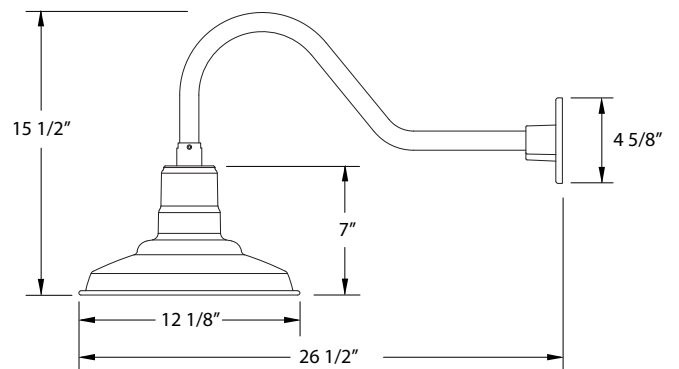

Shipping:

At Montclair Light Works we proudly manufacture, assemble, and ship your lamp within 3 weeks from our factory in Montclair CA.