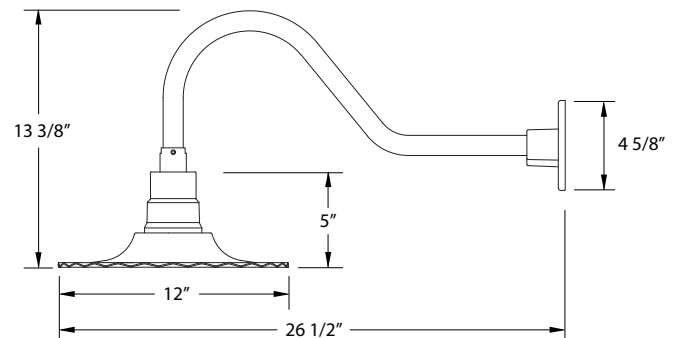

Shipping:

At Montclair Light Works we proudly manufacture, assemble, and ship your lamp within 3 weeks from our factory in Montclair CA.