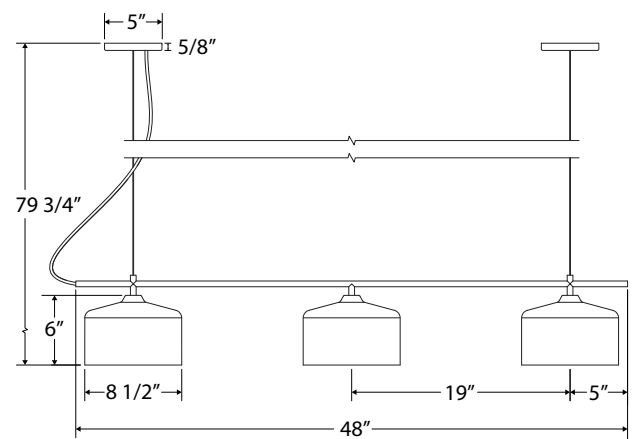

JOB/LOCATION

QUANTITY

DATE

NOTES