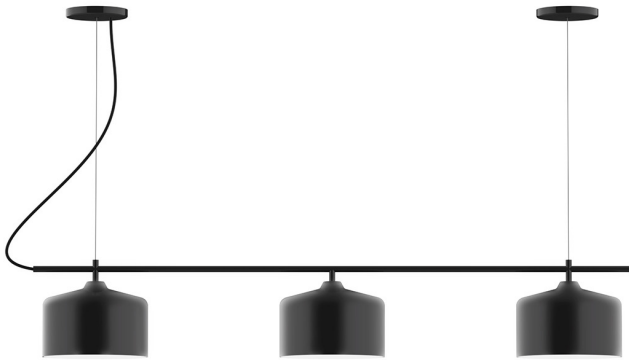

## J-SERIES JULIA 3-LIGHT LINEAR CHANDELIER

CHA419

### FEATURES + BENEFITS

- Metal RLM shades are spun from heavy duty aluminum.
- Polyester powder coat finish provides color retention and scratch resistance.
- White powder coat shade interior for maximum light output.
- Black SJT Cord is standard. Stainless steel cable mount.
- UL Listed for Dry Location.
- Warranty: Limited 1 Year.
- Made in USA.

### Product Dimensions:

Width 8.5", Shade Height 6", Length 48", Overall Height 79.75", Canopy (2) 5" diameter