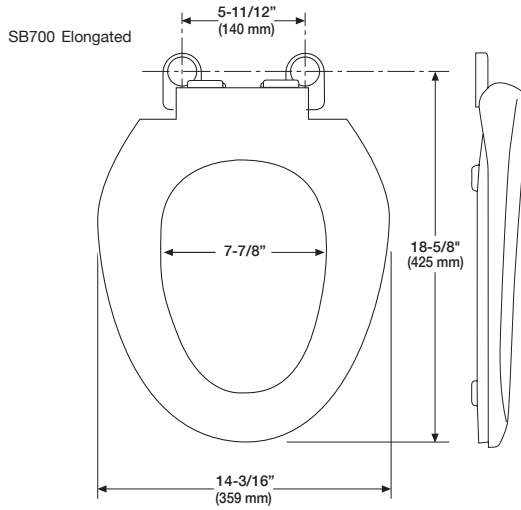

Technical Information

See our complete line of acrylic and vitreous china bathroom fixtures, plastic tank trim and plumbing products.