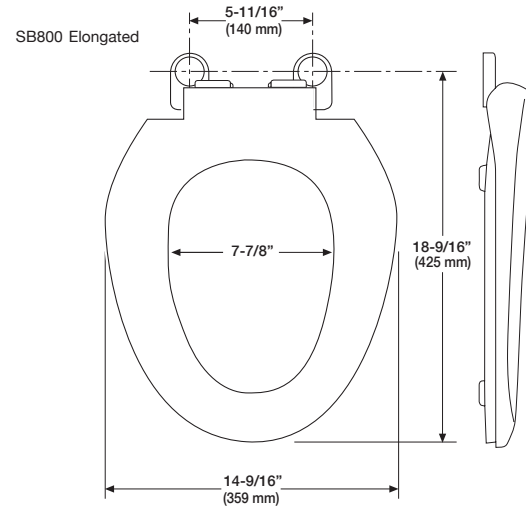

Technical Information

See our complete line of acrylic and vitreous china bathroom fixtures, plastic tank trim and plumbing products.