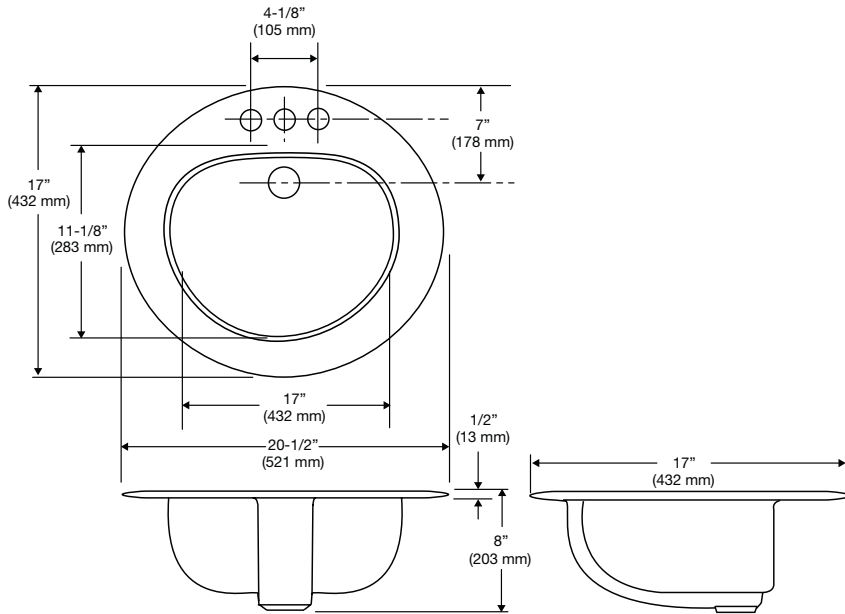

237 MS Oval

Oval, Vitreous China, Self-rimming Lavatory

Specifications

Model #	Description	Codes/Standards
237-1	Oval, self-rimming lavatory with single hole faucet center.	ADA
237-4	Same as above with 4" faucet centers.	
237-8	Same as above with 8" faucet centers.	

Specification	Description	Specification	Description
Material	Vitreous China	Shipping Weight	24.2 lbs. (11 kg)
Faucet Holes	Single hole, 4" and 8"	Warranty	Vitreous China - Limited Lifetime

Technical Information

See our complete line of acrylic and vitreous china bathroom fixtures, plastic tank trim and plumbing products.

These dimensions are nominal and subject to change without notice.

Fixture performance and specifications meet or exceed ASME A112.19.2-2008/CSA B45.1-08 standards, and other state and local codes.