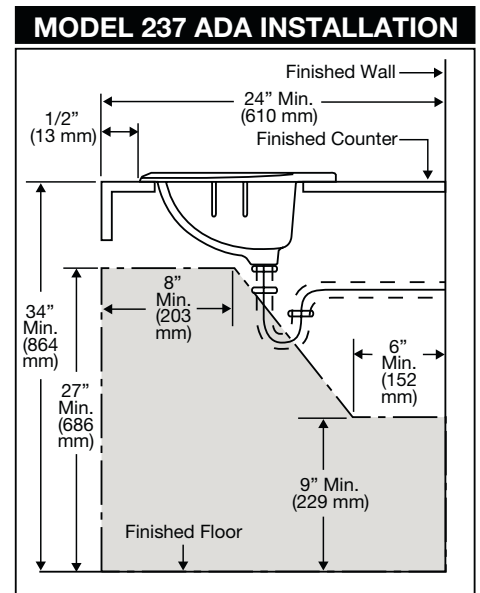

237 MS Oval

Oval, Vitreous China, Self-rimming Lavatory

Specifications

Model #	Description	Codes/Standards
237-1	Oval, self-rimming lavatory with single hole faucet center.	ADA
237-4	Same as above with 4" faucet centers.	
237-8	Same as above with 8" faucet centers.	

Specification	Description	Specification	Description
Material	Vitreous China	Shipping Weight	24.2 lbs. (11 kg)
Faucet Holes	Single hole, 4" and 8"	Warranty	Vitreous China - Limited Lifetime

Technical Information

See our complete line of acrylic and vitreous china bathroom fixtures, plastic tank trim and plumbing products.

These dimensions are nominal and subject to change without notice.

Fixture performance and specifications meet or exceed ASME A112.19.2-2008/CSA B45.1-08 standards, and other state and local codes.